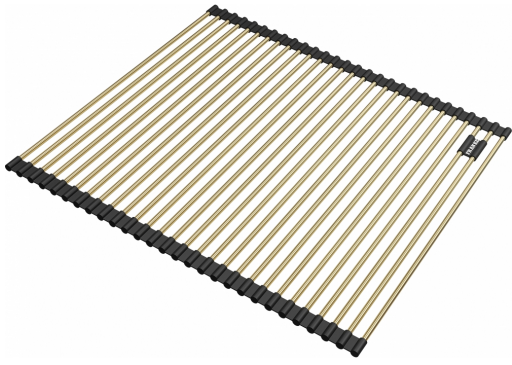

## Universal Stainless Steel Roll Mat | 112.0655.343

Gold Universal Stainless Steel Rollamat RM44. Stainless steel bars and black neopren connection. Overall size 440L x 468W. Sink accessory to be used over your Franke sink as a drainer. Alternatively you can use it as a trivet for hot pans. Rubber edge holds Rollamat firmly in place and can be easily rolled up and stored away when not in use.

### Aspect

Material type	Stainless steel
Colour	Gold
Sub-category	Rolling mat