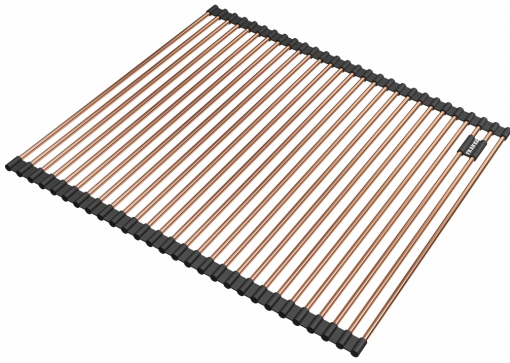

Universal Stainless Steel Roll Mat | 112.0655.344

Copper Universal Stainless Steel Rollamat RM44. Stainless steel bars and black neopren connection. Overall size 440L x 468W. Sink accessory to be used over your Franke sink as a drainer. Alternatively you can use it as a trivet for hot pans. Rubber edge holds Rollamat firmly in place and can be easily rolled up and stored away when not in use.

Aspect

Material type	Stainless steel
Colour	Copper
Sub-category	Rolling mat

Product identification

Product family	Mythos
----------------	--------