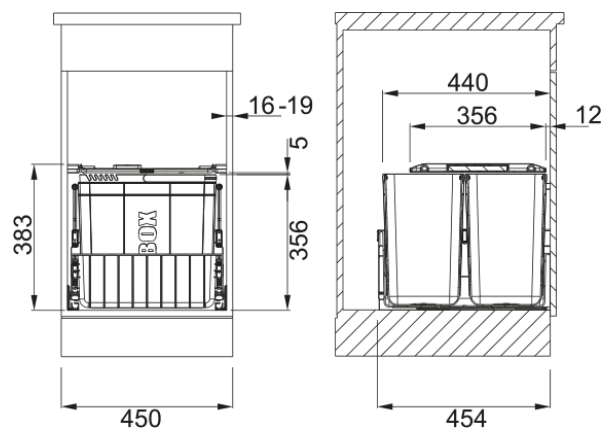

# 300-45 Duo Sorter | 121.0150.144

Sorter 300-45 Duo, cabinet size 450mm.

## Installation

Cabinet size 45 cm

Installation type Bottom mount system