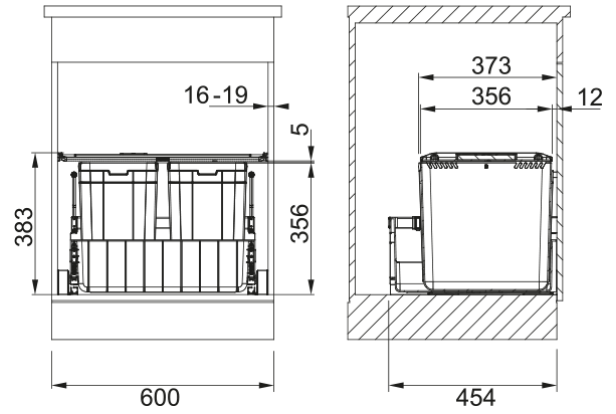

300-60 Duo Sorter | 121.0150.143

Sorter 300-60 Duo, cabinet size 600mm.

Aspect

Product type Waste management system

Installation

Cabinet size 60 cm

Installation type Bottom mount system

Product features

Waste bins 2.0

Product identification

Brand FRANKE

Product family Mythos

Family Sorter 300

Properties

Bin configuration 2 x 21.5l

300-60 Duo Sorter | 2025-05-12