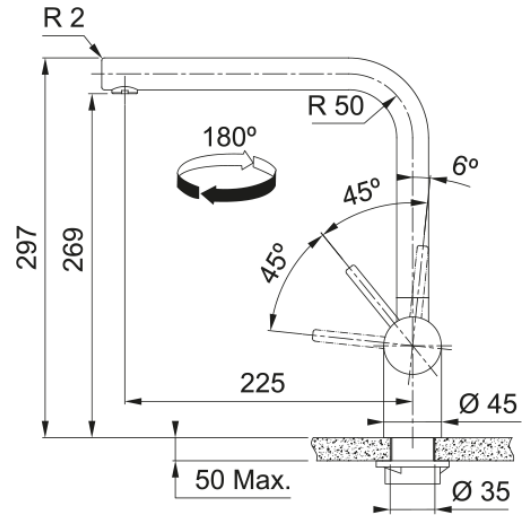

TA9700 Atlas Neo SS Non Pull-Out Tap | 115.0616.118

Atlas Neo Stainless Steel Non Pull-Out Tap.

Aspect

Spout type	L - spout
Colour	Stainless steel
Material type	Stainless steel 304

Dimensions

Tap hole diameter	35 mm
Cartridge	35 mm

Installation

Fixation type	Shank
Water hose connection	3/8"
Water supply hose length	600 mm

Product features

Pressure	High pressure
Spout type	Swivel
Tap operation	Side lever
Tap rotation	180°

Product identification