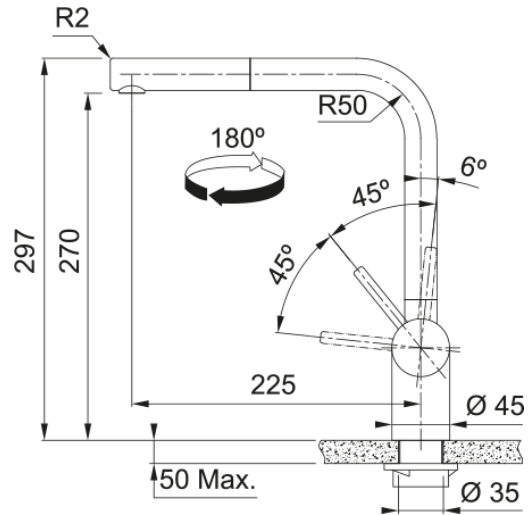

TA9701 Atlas Neo SS Pull-Out Tap | 115.0616.119

TA9701 Atlas Neo Stainless Steel Pull-Out Tap.

Aspect

Spout type	L - spout
Colour	Stainless steel
Material type	Stainless steel 304
Pull-out hose material	Textile
Pull-out head material	Stainless steel

Dimensions

Tap hole diameter	35 mm
Cartridge	35 mm

Installation

Fixation type	Shank
Water hose connection	3/8"
Water supply hose length	600 mm

Product features

Pressure	High pressure
Spout type	Pull out
Tap operation	Side lever
Tap rotation	180°