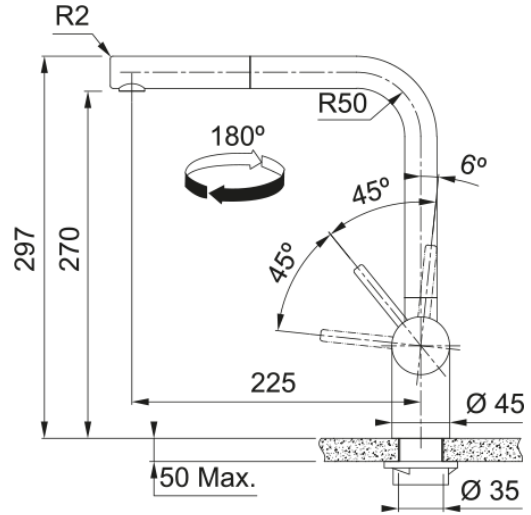

# TA9701BS Atlas Neo BS Pull-Out Tap | 115.0616.121

Atlas Neo Black Steel Pull-Out Tap.

## Aspect

Spout type	L - spout
Colour	Industrial black
Material type	Stainless steel 304
Pull-out hose material	Textile
Pull-out head material	Stainless steel

## Dimensions

Tap hole diameter	35 mm
Cartridge	35 mm

## Installation

Fixation type	Shank
Water hose connection	3/8"
Water supply hose length	600 mm