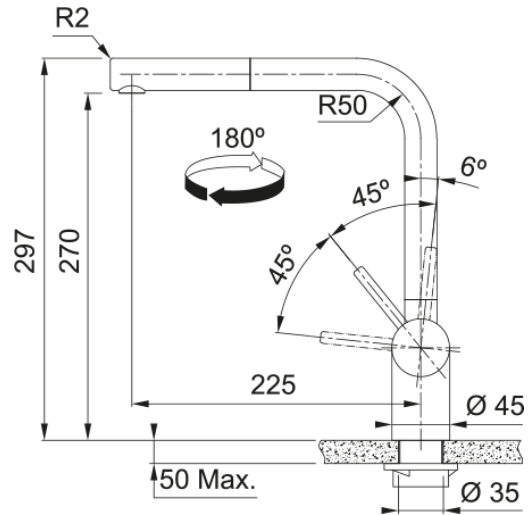

TA9701GM Atlas Neo Pull-Out Tap | 115.0616.123

Atlas Neo Gun Metal Pull-Out Tap.

Aspect

Spout type	L - spout
Colour	Anthracite
Material type	Stainless steel 304
Pull-out hose material	Textile
Pull-out head material	Stainless steel

Dimensions

Tap hole diameter	35 mm
Cartridge	35 mm

Installation

Fixation type	Shank
Water hose connection	3/8"
Water supply hose length	600 mm

Product features

Pressure	High pressure
Spout type	Pull out
Tap operation	Side lever
Tap rotation	180°