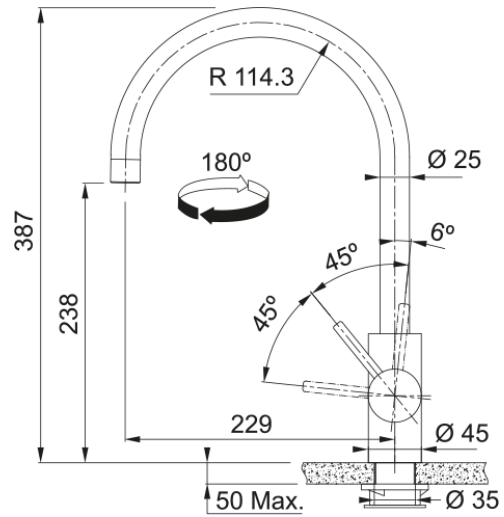

# TA9600 Eos Neo SS Non Pull-Out Tap | 115.0616.112

TA9600 Eos Neo Stainless Steel Non Pull-Out Tap.

## Dimensions

Tap hole diameter	35 mm
Cartridge	35 mm

## Installation

Fixation type	Shank
Water hose connection	3/8"
Water supply hose length	600 mm

## Product features

Pressure	High pressure
Spout type	Swivel
Tap operation	Side lever
Tap rotation	180°