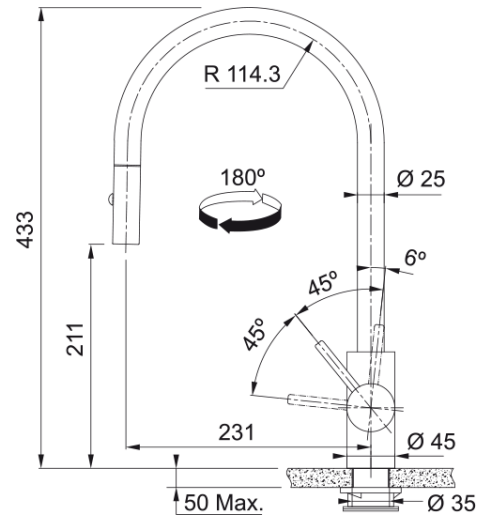

TA9601 Eos Neo SS Pull-Out Tap | 115.0616.113

TA9601 Eos Neo Stainless Steel Pull-Out Tap.

Aspect

Spout type	J - spout
Colour	Stainless steel
Material type	Stainless steel 304
Pull-out hose material	Textile
Pull-out head material	Stainless steel

Dimensions

Tap hole diameter	35 mm
Cartridge	35 mm

Installation

Fixation type	Shank
Water hose connection	3/8"
Water supply hose length	600 mm

Product features

Pressure	High pressure
Spout type	Spray
Tap operation	Side lever
Tap rotation	180°