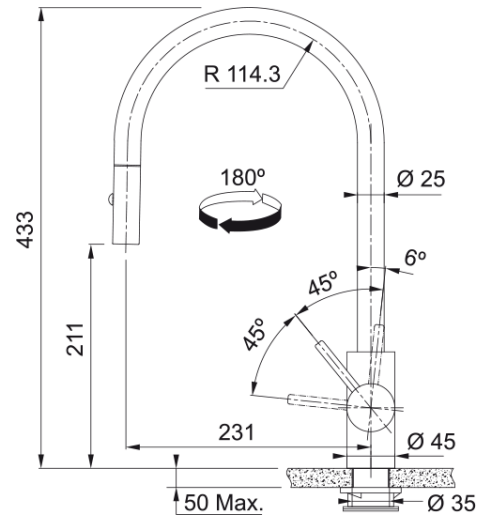

# TA9601BS Eos Neo BS Pull-Out Tap | 115.0616.115

Tap Eos Neo Pull-Out Black Steel.

## Dimensions

Tap hole diameter	35 mm
Cartridge	35 mm

## Installation

Fixation type	Shank
Water hose connection	3/8"
Water supply hose length	600 mm

## Product features

Pressure	High pressure
Spout type	Spray
Tap operation	Side lever
Tap rotation	180°