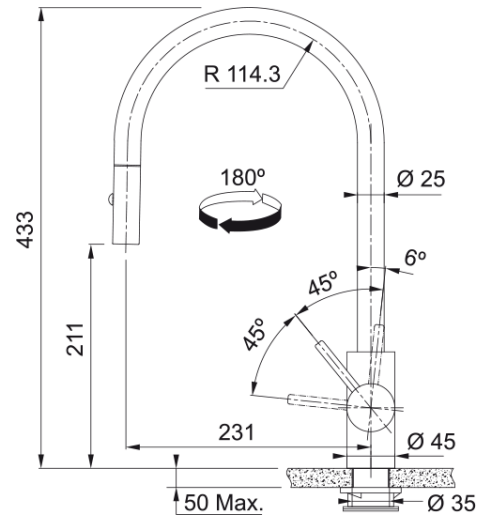

# TA9601AN Eos Neo Anthracite Pull-Out Tap | 115.0616.117

TA9601AN Eos Neo Anthracite Pull-Out Tap.

## Dimensions

Tap hole diameter	35 mm
Cartridge	35 mm

## Installation

Fixation type	Shank
Water hose connection	3/8"
Water supply hose length	600 mm

## Product features

Pressure	High pressure
Spout type	Spray
Tap operation	Side lever
Tap rotation	180°