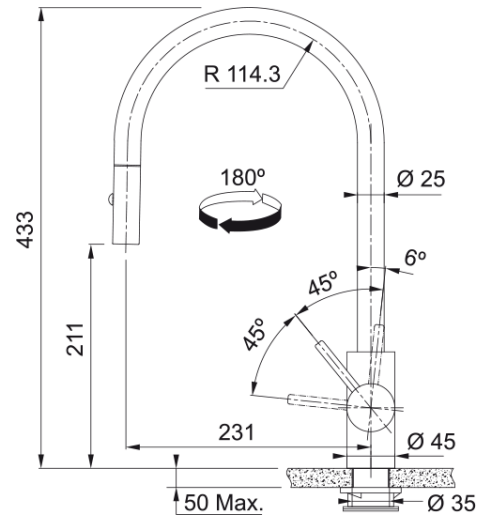

TA9601GD Eos Neo Gold Pull-Out Tap | 115.0695.850

TA9601GD Eos Neo Gold Pull-Out Tap.

Aspect

Spout type	J - spout
Colour	Gold
Material type	Stainless steel 304
Pull-out hose material	Nylon black
Pull-out head material	Stainless steel

Dimensions

Tap hole diameter	35 mm
Cartridge	35 mm

Installation

Fixation type	Shank
Water hose connection	1/2"
Water supply hose length	450 mm

Product features

Pressure	High pressure
Spout type	Pull out spray
Tap operation	Side lever
Tap rotation	180°