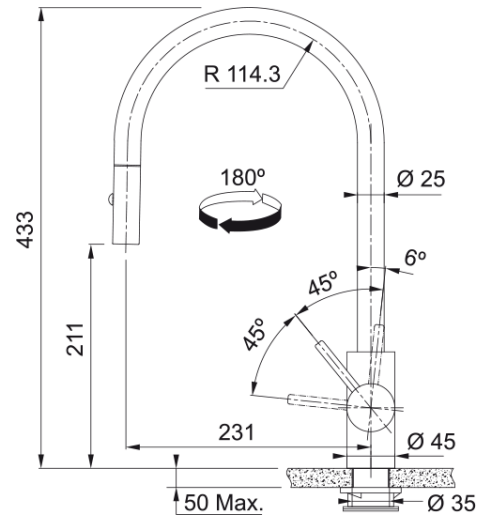

TA9601CP Eos Neo Copper Pull-Out Tap | 115.0695.849

TA9601CP Eos Neo Copper Pull-Out Tap.

Aspect

Spout type	J - spout
Colour	Copper
Material type	Stainless steel 304
Pull-out hose material	Nylon black
Pull-out head material	Stainless steel

Dimensions

Tap hole diameter	35 mm
Cartridge	35 mm

Installation

Fixation type	Shank
Water hose connection	1/2"
Water supply hose length	450 mm

Product features

Pressure	High pressure
Spout type	Pull out spray
Tap operation	Side lever
Tap rotation	180°