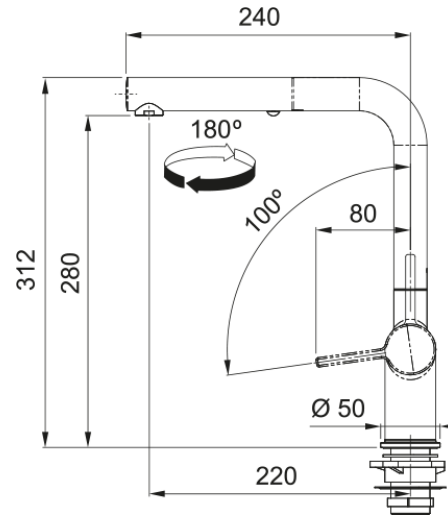

TA7701 Active Pull-Out Chrome Tap | 115.0656.869

Delivering exceptional performance and sustainability. Enjoy the best of design and eco-friendly function with our Franke Active Taps.

Aspect

Spout type	L - spout
Colour	Chrome
Material type	Brass
Pull-out hose material	Nylon grey
Pull-out head material	Brass

Dimensions

Tap hole diameter	35 mm
Cartridge	35 mm

Installation

Fixation type	Shank
Water hose connection	1/2"
Water supply hose length	450 mm

Product features

Pressure	High pressure
Spout type	Spray
Tap operation	Side lever
Tap rotation	180°