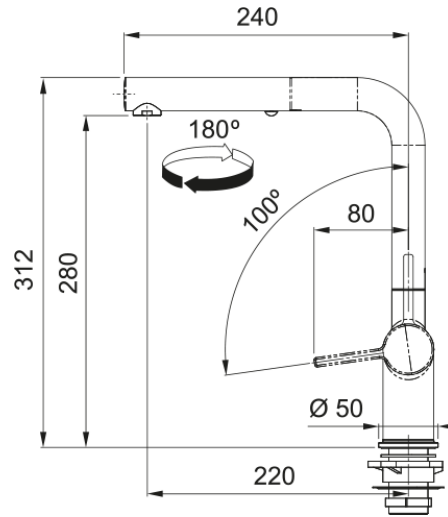

TA7721MB Active Pull-Out Matte Black Tap | 115.0656.870

Delivering exceptional performance and sustainability. Enjoy the best of design and eco-friendly function with our Franke Active Taps.

Aspect

Spout type	L - spout
Colour	Matte black
Material type	Brass
Pull-out hose material	Nylon grey
Pull-out head material	Brass

Dimensions

Tap hole diameter	35 mm
Cartridge	35 mm

Installation

Fixation type	Shank
Water hose connection	1/2"
Water supply hose length	450 mm

Product features

Pressure	High pressure
Spout type	Spray
Tap operation	Side lever
Tap rotation	180°