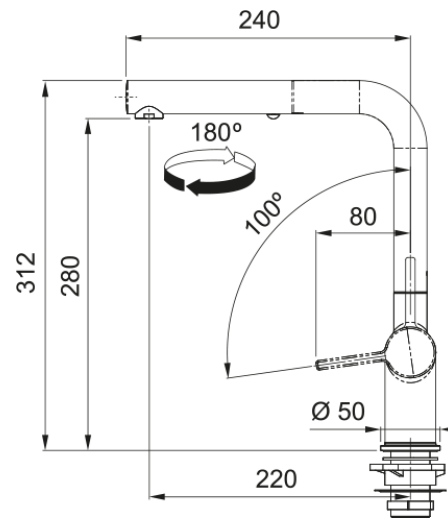

TA7741MW Active Pull-Out Matte White Tap | 115.0656.871

Delivering exceptional performance and sustainability. Enjoy the best of design and eco-friendly function with our Franke Active Taps.

Aspect

Spout type	L - spout
Colour	Matte white
Material type	Brass
Pull-out hose material	Nylon grey
Pull-out head material	Brass

Dimensions

Tap hole diameter	35 mm
Cartridge	35 mm

Installation

Fixation type	Shank
Water hose connection	1/2"
Water supply hose length	450 mm

Product features

Pressure	High pressure
Spout type	Spray
Tap operation	Side lever
Tap rotation	180°