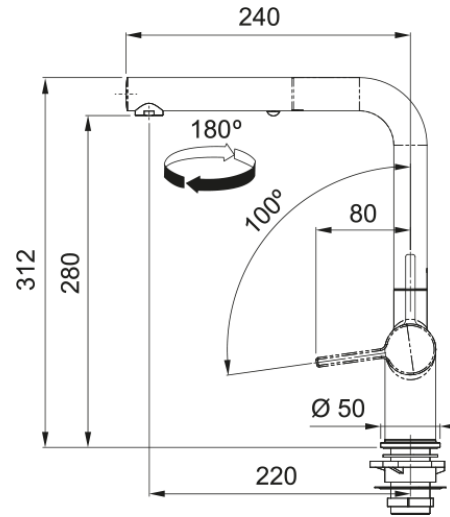

TA7731 Active Pull-Out Onyx/Chrome Tap | 115.0656.872

Delivering exceptional performance and sustainability. Enjoy the best of design and eco-friendly function with our Franke Active Taps.

Aspect

Spout type	L - spout
Colour	Bi-chrome/onyx
Material type	Brass
Pull-out hose material	Nylon grey
Pull-out head material	Brass

Dimensions

Tap hole diameter	35 mm
Cartridge	35 mm

Installation

Fixation type	Shank
Water hose connection	1/2"
Water supply hose length	450 mm

Product features

Pressure	High pressure
Spout type	Spray
Tap operation	Side lever
Tap rotation	180°

Product identification

Brand	FRANKE
Product family	Maris
Family	Active

Properties

Eco water saving	Yes
Type of aerator	Laminar

TA7731 Active Pull-Out Onyx/Chrome Tap | 2025-05-12

BATHROOM COLLECTIVE

Phone Number: (02) 9011-5711