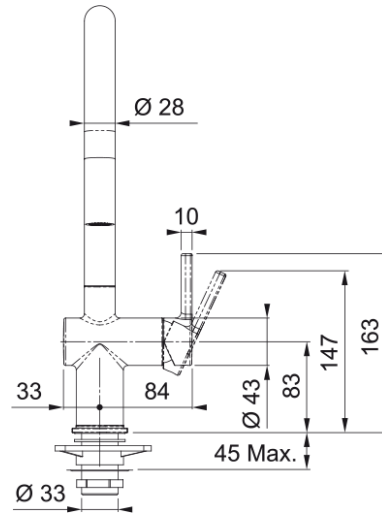

TA7781 Active Pull-Out Chrome Tap | 115.0656.875

Delivering exceptional performance and sustainability. Enjoy the best of design and eco-friendly function with our Franke Active Taps.

Aspect

Spout type	J - spout
Colour	Chrome
Material type	Brass
Pull-out hose material	Nylon grey
Pull-out head material	Brass

Dimensions

Tap hole diameter	35 mm
Cartridge	35 mm

Installation

Fixation type	Shank
Water hose connection	1/2"
Water supply hose length	450 mm

Product features

Pressure	High pressure
Spout type	Spray
Tap operation	Side lever
Tap rotation	180°