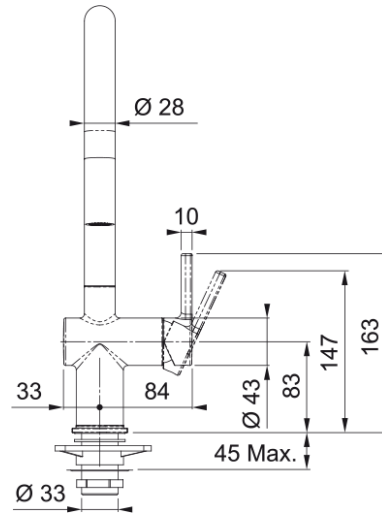

TA7791MB Active Pull-Out Matte Black Tap | 115.0656.876

Delivering exceptional performance and sustainability. Enjoy the best of design and eco-friendly function with our Franke Active Taps.

Aspect

Spout type	J - spout
Colour	Matte black
Material type	Brass
Pull-out hose material	Nylon grey
Pull-out head material	Brass

Dimensions

Tap hole diameter	35 mm
Cartridge	35 mm

Installation

Fixation type	Shank
Water hose connection	1/2"
Water supply hose length	450 mm

Product features

Pressure	High pressure
Spout type	Spray
Tap operation	Side lever
Tap rotation	180°

Product identification

Brand	FRANKE
Product family	Maris
Family	Active

Properties

Eco water saving	Yes
Type of aerator	Laminar

TA7791MB Active Pull-Out Matte Black Tap | 2025-05-12

BATHROOM COLLECTIVE

Phone Number: (02) 9011-5711