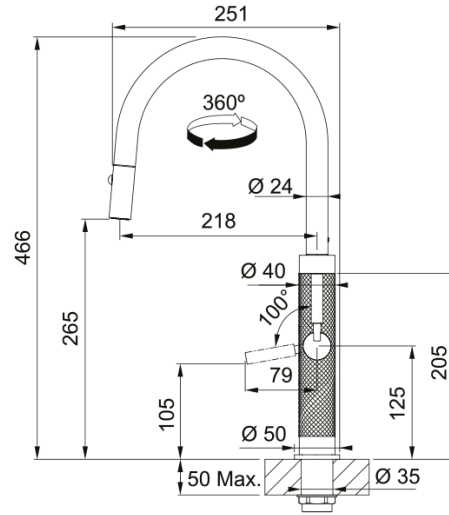

# TA6701 Mythos Masterpiece Pull-Out Tap | 115.0715.940

TA6701 Mythos Masterpiece Pull-Out Tap

## Aspect

Spout type	J - spout
Colour	Stainless steel
Material type	Stainless steel 304
Pull-out hose material	Nylon black
Pull-out head material	Stainless steel

## Dimensions

Tap hole diameter	35 mm
Cartridge	25 mm

## Installation

Fixation type	Shank
Water hose connection	1/2"
Water supply hose length	550 mm