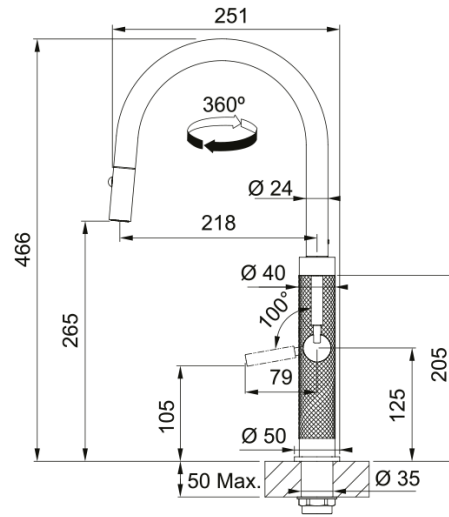

TA6701CP Mythos Masterpiece Pull-Out Tap | 115.0716.052

TA6701CP Mythos Masterpiece Pull-Out Tap

Aspect

Spout type	J - spout
Colour	Brushed copper
Material type	Stainless steel 304
Pull-out hose material	Nylon black
Pull-out head material	Stainless steel

Dimensions

Tap hole diameter	35 mm
Cartridge	25 mm

Installation

Fixation type	Shank
Water hose connection	1/2"
Water supply hose length	550 mm

Product features

Pressure	High pressure
Spout type	Pull out spray
Tap operation	Side lever
Tap rotation	360°