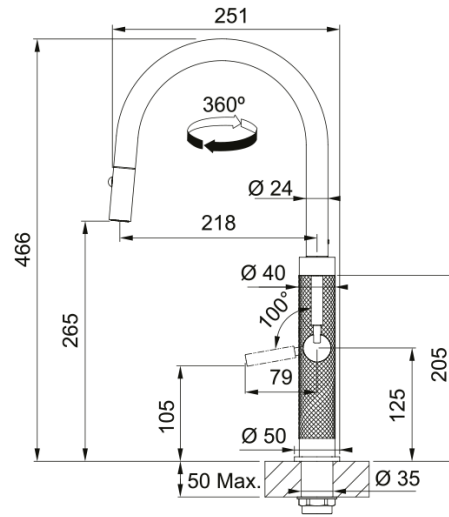

# TA6701GD Mythos Masterpiece Pull-Out Tap | 115.0716.053

TA6701GD Mythos Masterpiece Pull-Out Tap

## Aspect

Spout type	J - spout
Colour	Gold
Material type	Stainless steel 304
Pull-out hose material	Nylon black
Pull-out head material	Stainless steel

## Dimensions

Tap hole diameter	35 mm
Cartridge	25 mm

## Installation

Fixation type	Shank
Water hose connection	1/2"
Water supply hose length	550 mm