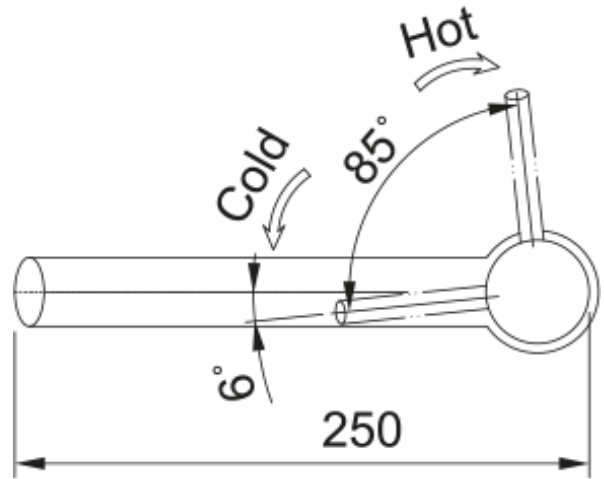

TA9200 Orbit Non Pull-Out SS Tap | 115.0710.977

TA9200 Orbit Non Pull-Out Stainless Steel Tap.

Aspect

| | |
|---------------|---------------------|
| Spout type | Medium spout |
| Colour | Stainless steel |
| Material type | Stainless steel 304 |

Dimensions

| | |
|-------------------|-------|
| Tap hole diameter | 35 mm |
| Cartridge | 35 mm |

Installation

| | |
|--------------------------|--------|
| Fixation type | Shank |
| Water hose connection | 1/2" |
| Water supply hose length | 450 mm |