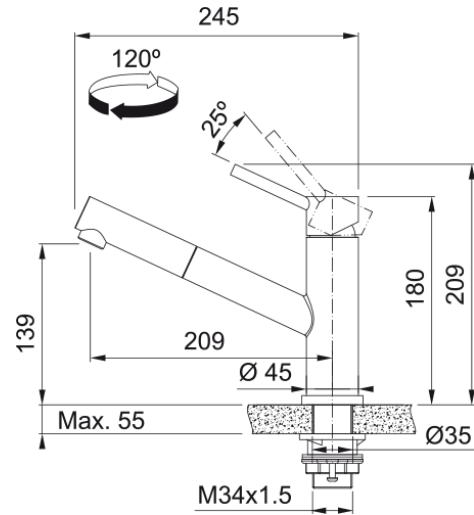

TA9201 Orbit Pull-Out SS Tap | 115.0710.976

TA9201 Orbit Pull-Out Stainless Steel Tap.

Aspect

Spout type	Medium spout
Colour	Stainless steel
Material type	Stainless steel 304
Pull-out hose material	Nylon grey
Pull-out head material	Stainless steel

Dimensions

Tap hole diameter	35 mm
Cartridge	35 mm

Installation

Fixation type	Shank
Water hose connection	1/2"
Water supply hose length	450 mm

Product features

Pressure	High pressure
Spout type	Pull out
Tap operation	Top lever
Tap rotation	120°