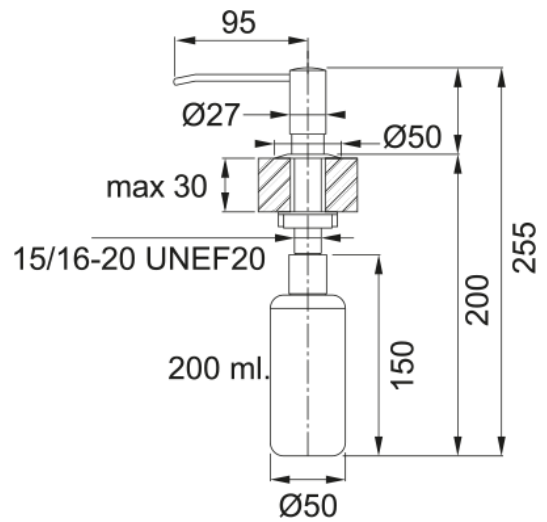

## SD320 Soap Dispenser | 119.0181.657

Bolero Soap Dispenser. Designing soap dispensers to the finest standards.

---

### Aspect

Material type	Stainless steel 316
Colour	Stainless steel
Sub-category	Soap dispenser