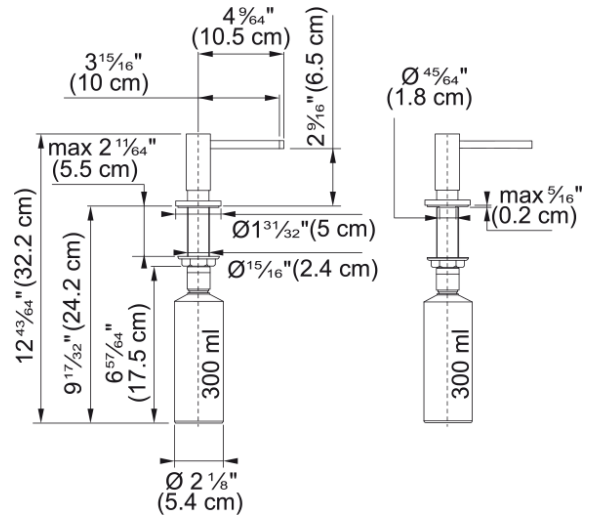

# SD902 Active Chrome Soap Dispenser | 119.0547.902

SD902 Soap Dispenser Active Chrome 300ml.

## Aspect

Material type	Brass
Colour	Chrome
Sub-category	Soap dispenser