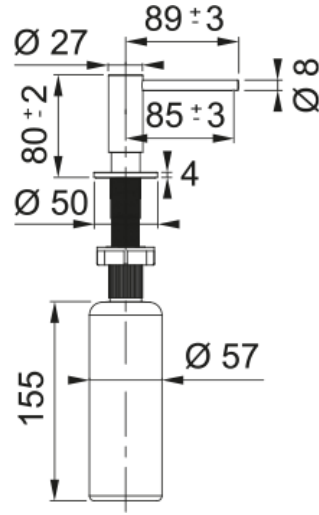

SD485AN Atlas Anthracite Soap Dispenser | 112.0625.485

SD Atlas Soap Dispenser in Anthracite. Overall height 80mm, spout reach 89mm. Fast & easy to operate hand pump for all liquid soaps.

Aspect

Material type	Stainless steel 316
Colour	PVD anthracite
Sub-category	Soap dispenser