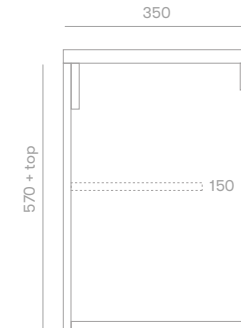

### Standard Sizes

600mm / 2 door unit / single basin  
 750mm / 2 door unit / single basin  
 900mm / 2 door unit / single basin  
 1200mm / 3 door unit / single basin  
 1500mm / 3 door unit / single or double basin  
 1800mm / 4 door unit / single or double basin  
 2100mm / 4 door unit / single or double basin

Overall depth 350mm  
 Overall height 570mm + top

### Plumbing Locations

Vanity Size	600mm	750mm	900mm	1200mm	1500mm	1800mm	2100mm
Centre Plumbing	300mm	375mm	450mm	600mm	750mm	900mm	1050mm
Left / Right Plumbing	—	—	—	300mm	375mm	450mm	525mm

\*all sizes in mm

\*heights exclude 20mm Quantum Quartz Alpine White top / 32mm timber top

\*all vanity stone tops come with an 80mm cutout as standard unless otherwise specified