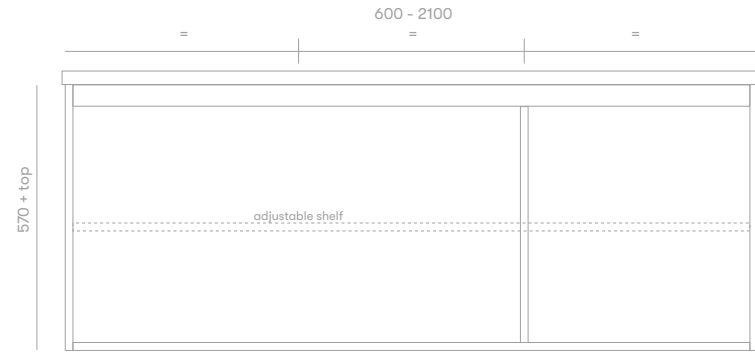

Section View