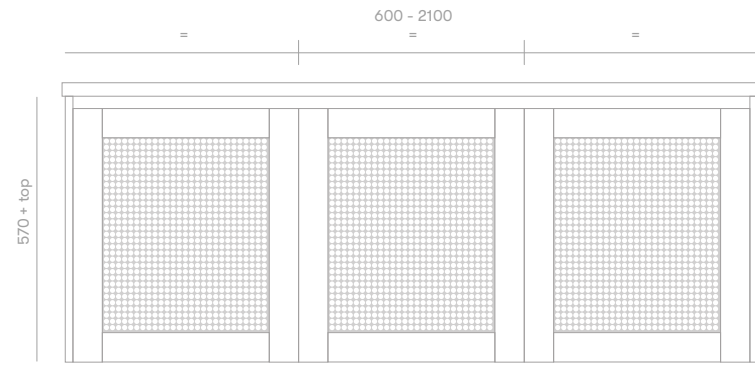

Section View