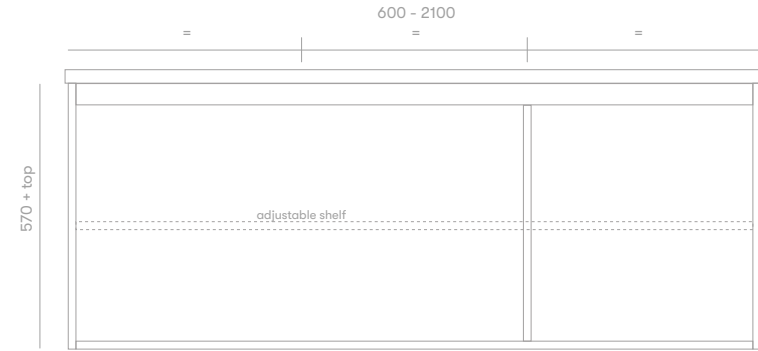

Pacific Vanity

Product Specifications

Standard Sizes

600mm / 2 door unit / single basin
 750mm / 2 door unit / single basin
 900mm / 2 door unit / single basin
 1200mm / 3 door unit / single basin
 1500mm / 3 door unit / single or double basin
 1800mm / 4 door unit / single or double basin
 2100mm / 4 door unit / single or double basin

Overall depth 500mm
 Overall height 570mm + top

Features

Blum soft close hinges
 Quantum Quartz stone or timber top
 Polyurethane finish
 Wall hung

Rattan options: Open Weave / Tight Weave

Front View

Section View

Plumbing Locations

Vanity Size	600mm	750mm	900mm	1200mm	1500mm	1800mm	2100mm
Centre Plumbing	300mm	375mm	450mm	600mm	750mm	900mm	1050mm
Left / Right Plumbing	—	—	—	300mm	375mm	450mm	525mm

*all sizes in mm

*heights exclude 20mm Quantum Quartz Alpine White top / 32mm timber top

*all vanity stone tops come with an 80mm cutout as standard unless otherwise specified