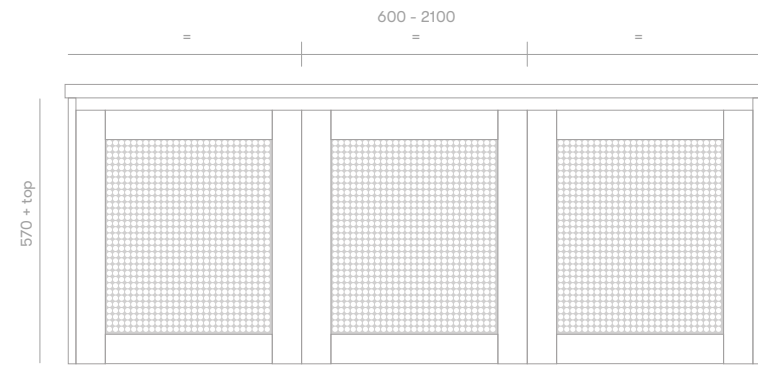

Pacific Vanity

Product Specifications

Standard Sizes

600mm / 2 door unit / single basin
 750mm / 2 door unit / single basin
 900mm / 2 door unit / single basin
 1200mm / 3 door unit / single basin
 1500mm / 3 door unit / single or double basin
 1800mm / 4 door unit / single or double basin
 2100mm / 4 door unit / single or double basin

Overall depth 500mm
 Overall height 570mm + top

Features

Blum soft close hinges
 Quantum Quartz stone or timber top
 Polyurethane finish
 Wall hung

Rattan options: Open Weave / Tight Weave

Front View

Section View

Plumbing Locations

Vanity Size	600mm	750mm	900mm	1200mm	1500mm	1800mm	2100mm
Centre Plumbing	300mm	375mm	450mm	600mm	750mm	900mm	1050mm
Left / Right Plumbing	—	—	—	300mm	375mm	450mm	525mm

*all sizes in mm

*heights exclude 20mm Quantum Quartz Alpine White top / 32mm timber top

*all vanity stone tops come with an 80mm cutout as standard unless otherwise specified