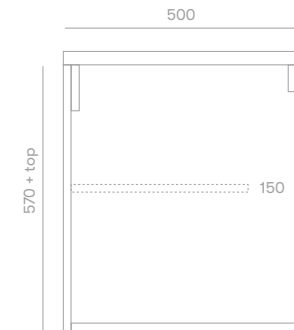

Pacific Vanity

Product Specifications

Standard Sizes

600mm / 2 door unit / single basin
 750mm / 2 door unit / single basin
 900mm / 2 door unit / single basin
 1200mm / 3 door unit / single basin
 1500mm / 3 door unit / single or double basin
 1800mm / 4 door unit / single or double basin
 2100mm / 4 door unit / single or double basin

Overall depth 500mm
 Overall height 570mm + top

Features

Blum soft close hinges
 Quantum Quartz stone or timber top
 Polyurethane finish
 Wall hung

Rattan options: Open Weave / Tight Weave

Front View

Section View

Plumbing Locations

Vanity Size	600mm	750mm	900mm	1200mm	1500mm	1800mm	2100mm
Centre Plumbing	300mm	375mm	450mm	600mm	750mm	900mm	1050mm
Left / Right Plumbing	—	—	—	300mm	375mm	450mm	525mm

*all sizes in mm

*heights exclude 20mm Quantum Quartz Alpine White top / 32mm timber top

*all vanity stone tops come with an 80mm cutout as standard unless otherwise specified