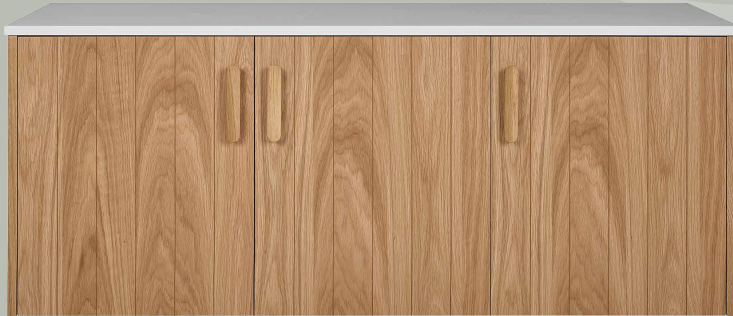

Barossa Valley Vanity

Product Specifications

Standard Sizes

600mm / 2 door unit / single basin
 750mm / 2 door unit / single basin
 900mm / 2 door unit / single basin
 1200mm / 3 door unit / single basin
 1500mm / 3 door unit / double basin
 1800mm / 4 door unit / double basin
 2100mm / 4 door unit / double basin

Overall depth 500mm
 Overall height 590mm

Features

Real American Oak veneer
 Blum soft close hinges
 20mm Quantum Quartz stone tops
 Polyurethane finish
 Wall hung
 5 x handle options

Loughlin
Furniture

Front View