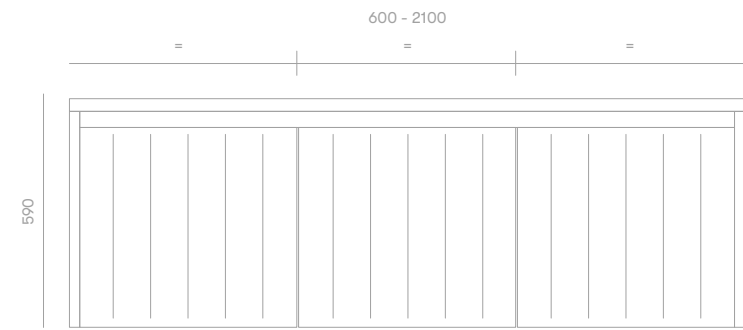

Barossa Valley Vanity

Product Specifications

Standard Sizes

600mm / 2 door unit / single basin
 750mm / 2 door unit / single basin
 900mm / 2 door unit / single basin
 1200mm / 3 door unit / single basin
 1500mm / 3 door unit / double basin
 1800mm / 4 door unit / double basin
 2100mm / 4 door unit / double basin

Overall depth 500mm
 Overall height 590mm

Features

Real American Oak veneer
 Blum soft close hinges
 20mm Quantum Quartz stone tops
 Polyurethane finish
 Wall hung
 5 x handle options

Loughlin
Furniture

Front View

Section View

Plumbing Locations

Vanity Size	600mm	750mm	900mm	1200mm	1500mm	1800mm	2100mm
Centre Plumbing	300mm	375mm	450mm	600mm	—	—	—
Left / Right Plumbing	—	—	—	—	375mm	450mm	525mm

*all sizes in mm
 *no variation on valley range
 *heights include 20mm Quantum Quartz Alpine White top
 *all vanity stone tops come with an 80mm cutout as standard unless otherwise specified