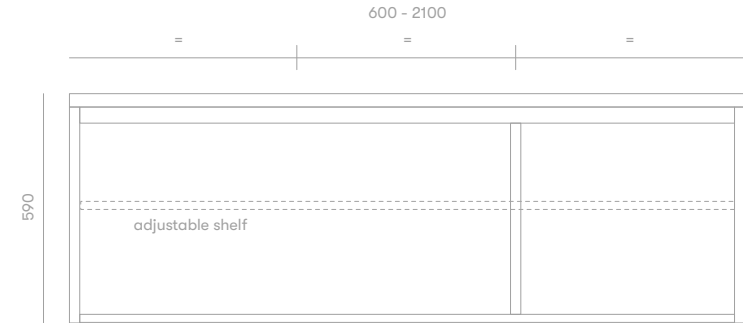

Barossa Valley Vanity

Product Specifications

Standard Sizes

600mm / 2 door unit / single basin
 750mm / 2 door unit / single basin
 900mm / 2 door unit / single basin
 1200mm / 3 door unit / single basin
 1500mm / 3 door unit / double basin
 1800mm / 4 door unit / double basin
 2100mm / 4 door unit / double basin

Overall depth 500mm
 Overall height 590mm

Features

Real American Oak veneer
 Blum soft close hinges
 20mm Quantum Quartz stone tops
 Polyurethane finish
 Wall hung
 5 x handle options

Loughlin
Furniture

Front View

Section View

Plumbing Locations

Vanity Size	600mm	750mm	900mm	1200mm	1500mm	1800mm	2100mm
Centre Plumbing	300mm	375mm	450mm	600mm	—	—	—
Left / Right Plumbing	—	—	—	—	375mm	450mm	525mm

*all sizes in mm
 *no variation on valley range
 *heights include 20mm Quantum Quartz Alpine White top
 *all vanity stone tops come with an 80mm cutout as standard unless otherwise specified