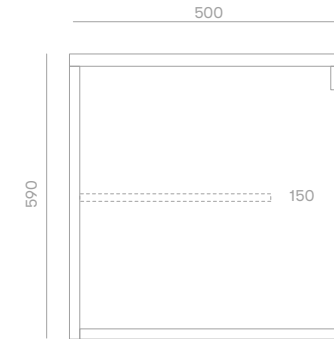

Barossa Valley Vanity

Product Specifications

Standard Sizes

600mm / 2 door unit / single basin
 750mm / 2 door unit / single basin
 900mm / 2 door unit / single basin
 1200mm / 3 door unit / single basin
 1500mm / 3 door unit / double basin
 1800mm / 4 door unit / double basin
 2100mm / 4 door unit / double basin

Overall depth 500mm
 Overall height 590mm

Features

Real American Oak veneer
 Blum soft close hinges
 20mm Quantum Quartz stone tops
 Polyurethane finish
 Wall hung
 5 x handle options

Loughlin
Furniture

Front View

Section View

Plumbing Locations

Vanity Size	600mm	750mm	900mm	1200mm	1500mm	1800mm	2100mm
Centre Plumbing	300mm	375mm	450mm	600mm	—	—	—
Left / Right Plumbing	—	—	—	—	375mm	450mm	525mm

*all sizes in mm
 *no variation on valley range
 *heights include 20mm Quantum Quartz Alpine White top
 *all vanity stone tops come with an 80mm cutout as standard unless otherwise specified