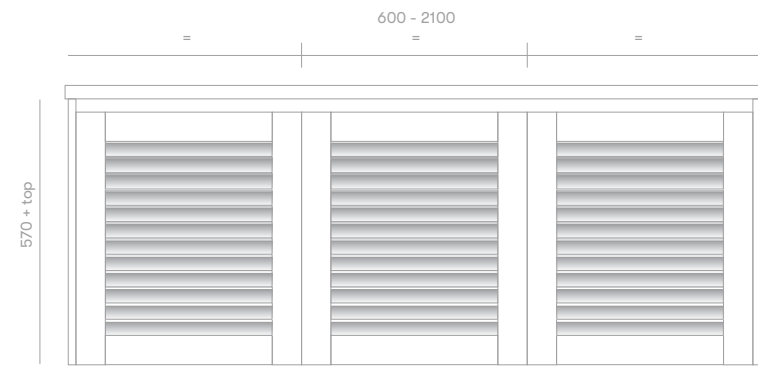

Slim Keys Vanity

Product Specifications

Standard Sizes

600mm / 2 door unit / single basin
 750mm / 2 door unit / single basin
 900mm / 2 door unit / single basin
 1200mm / 3 door unit / single basin
 1500mm / 3 door unit / single or double basin
 1800mm / 4 door unit / single or double basin
 2100mm / 4 door unit / single or double basin

Overall depth 350mm
 Overall height 570mm + top

Features

Slimline design for small spaces
 Louvred door profile
 Blum soft close hinges
 Quantum Quartz stone or timber top
 Polyurethane finish
 Wall hung

Front View

Section View

Plumbing Locations

Vanity Size	600mm	750mm	900mm	1200mm	1500mm	1800mm	2100mm
Centre Plumbing	300mm	375mm	450mm	600mm	750mm	900mm	1050mm
Left / Right Plumbing	—	—	—	300mm	375mm	450mm	525mm

*all sizes in mm

*heights exclude 20mm Quantum Quartz Alpine White top / 32mm timber top

*all vanity stone tops come with an 80mm cutout as standard unless otherwise specified