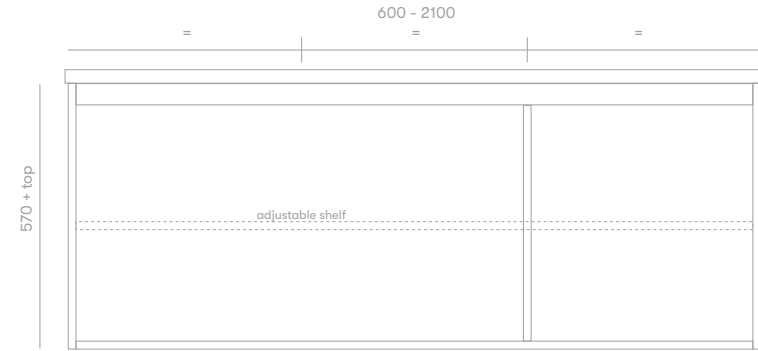

Slim Keys Vanity

Product Specifications

Standard Sizes

600mm / 2 door unit / single basin
 750mm / 2 door unit / single basin
 900mm / 2 door unit / single basin
 1200mm / 3 door unit / single basin
 1500mm / 3 door unit / single or double basin
 1800mm / 4 door unit / single or double basin
 2100mm / 4 door unit / single or double basin

Overall depth 350mm
 Overall height 570mm + top

Features

Slimline design for small spaces
 Louvred door profile
 Blum soft close hinges
 Quantum Quartz stone or timber top
 Polyurethane finish
 Wall hung

Front View

Section View

Plumbing Locations

Vanity Size	600mm	750mm	900mm	1200mm	1500mm	1800mm	2100mm
Centre Plumbing	300mm	375mm	450mm	600mm	750mm	900mm	1050mm
Left / Right Plumbing	—	—	—	300mm	375mm	450mm	525mm

*all sizes in mm

*heights exclude 20mm Quantum Quartz Alpine White top / 32mm timber top

*all vanity stone tops come with an 80mm cutout as standard unless otherwise specified