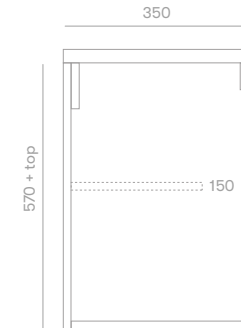

Slim Keys Vanity

Product Specifications

Standard Sizes

600mm / 2 door unit / single basin
 750mm / 2 door unit / single basin
 900mm / 2 door unit / single basin
 1200mm / 3 door unit / single basin
 1500mm / 3 door unit / single or double basin
 1800mm / 4 door unit / single or double basin
 2100mm / 4 door unit / single or double basin

Overall depth 350mm
 Overall height 570mm + top

Features

Slimline design for small spaces
 Louvred door profile
 Blum soft close hinges
 Quantum Quartz stone or timber top
 Polyurethane finish
 Wall hung

Front View

Section View

Plumbing Locations

Vanity Size	600mm	750mm	900mm	1200mm	1500mm	1800mm	2100mm
Centre Plumbing	300mm	375mm	450mm	600mm	750mm	900mm	1050mm
Left / Right Plumbing	—	—	—	300mm	375mm	450mm	525mm

*all sizes in mm

*heights exclude 20mm Quantum Quartz Alpine White top / 32mm timber top

*all vanity stone tops come with an 80mm cutout as standard unless otherwise specified