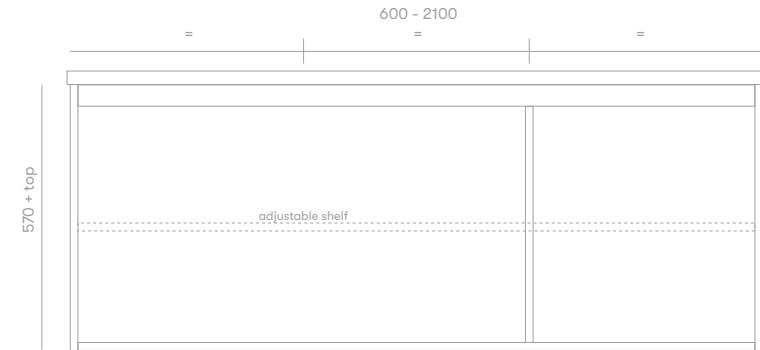

Keys Vanity

Product Specifications

Standard Sizes

600mm / 2 door unit / single basin
 750mm / 2 door unit / single basin
 900mm / 2 door unit / single basin
 1200mm / 3 door unit / single basin
 1500mm / 3 door unit / single or double basin
 1800mm / 4 door unit / single or double basin
 2100mm / 4 door unit / single or double basin

Overall depth 500mm
 Overall height 570mm + top

Features

Blum soft close hinges
 Quantum Quartz stone or timber top
 Polyurethane finish
 Wall hung

Front View

Section View

Plumbing Locations

Vanity Size	600mm	750mm	900mm	1200mm	1500mm	1800mm	2100mm
Centre Plumbing	300mm	375mm	450mm	600mm	750mm	900mm	1050mm
Left / Right Plumbing	—	—	—	300mm	375mm	450mm	525mm

*all sizes in mm

*heights exclude 20mm Quantum Quartz Alpine White top / 32mm timber top

*all vanity stone tops come with an 80mm cutout as standard unless otherwise specified