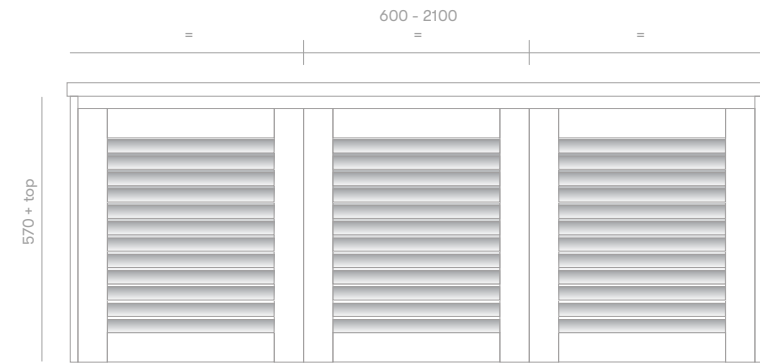

Keys Vanity

Product Specifications

Standard Sizes

600mm / 2 door unit / single basin
 750mm / 2 door unit / single basin
 900mm / 2 door unit / single basin
 1200mm / 3 door unit / single basin
 1500mm / 3 door unit / single or double basin
 1800mm / 4 door unit / single or double basin
 2100mm / 4 door unit / single or double basin

Overall depth 500mm
 Overall height 570mm + top

Features

Blum soft close hinges
 Quantum Quartz stone or timber top
 Polyurethane finish
 Wall hung

Front View

Section View

Plumbing Locations

Vanity Size	600mm	750mm	900mm	1200mm	1500mm	1800mm	2100mm
Centre Plumbing	300mm	375mm	450mm	600mm	750mm	900mm	1050mm
Left / Right Plumbing	—	—	—	300mm	375mm	450mm	525mm

*all sizes in mm

*heights exclude 20mm Quantum Quartz Alpine White top / 32mm timber top

*all vanity stone tops come with an 80mm cutout as standard unless otherwise specified