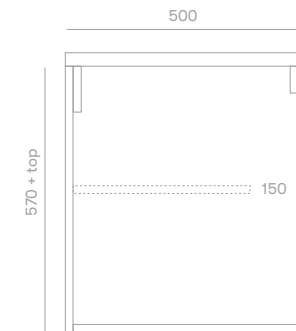

Keys Vanity

Product Specifications

Standard Sizes

600mm / 2 door unit / single basin
 750mm / 2 door unit / single basin
 900mm / 2 door unit / single basin
 1200mm / 3 door unit / single basin
 1500mm / 3 door unit / single or double basin
 1800mm / 4 door unit / single or double basin
 2100mm / 4 door unit / single or double basin

Overall depth 500mm
 Overall height 570mm + top

Features

Blum soft close hinges
 Quantum Quartz stone or timber top
 Polyurethane finish
 Wall hung

Front View

Section View

Plumbing Locations

Vanity Size	600mm	750mm	900mm	1200mm	1500mm	1800mm	2100mm
Centre Plumbing	300mm	375mm	450mm	600mm	750mm	900mm	1050mm
Left / Right Plumbing	—	—	—	300mm	375mm	450mm	525mm

*all sizes in mm

*heights exclude 20mm Quantum Quartz Alpine White top / 32mm timber top

*all vanity stone tops come with an 80mm cutout as standard unless otherwise specified