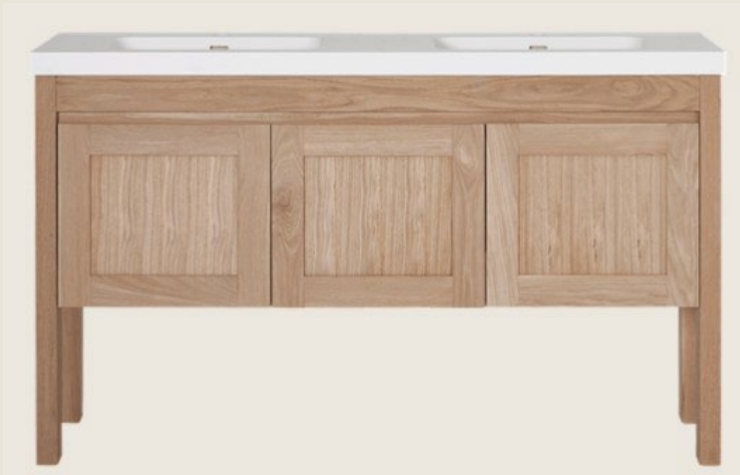

Freo Freestanding Vanity Integrated Top

Product Specifications

Pictured: Freo Vanity, Shaker profile, American Oak Light, Solid surface top with twin cast-in basins

Available in Rattan and V-groove panel Profiles also

Standard sizes (L/W/H)

1200 × 460 × 880
(2 drawer, 2 door unit – single centre basin)

1500 × 460 × 880
(2 drawer, 2 door unit – double basin)

1800 × 460 × 880
(2 drawer, 2 door unit – double basin)

Plumbing location

Freo Single Freestanding Vanity Integrated Top

Product Specifications

Pictured: Freo Vanity, Shaker profile, American Oak Light, Solid surface top with cast-in basins
Available in Rattan and V-groove panel Profiles also