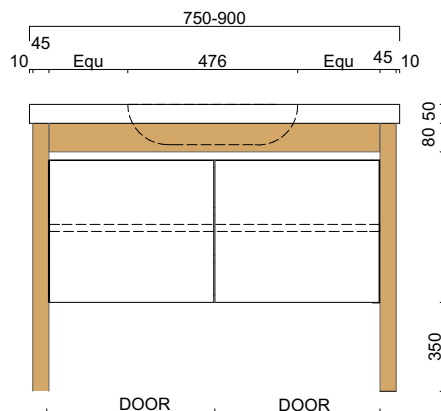

Standard sizes (L/W/H)

1200 × 460 × 880
(2 drawer, 2 door unit – single centre basin)

1500 × 460 × 880
(2 drawer, 2 door unit – double basin)

1800 × 460 × 880
(2 drawer, 2 door unit – double basin)

Plumbing location

Standard sizes (L/W/H)

750 x 460 x 880
(2 door unit – single basin)

900 x 460 x 880
(2 door unit – single basin)

Front view

Plumbing location

	750	900
Centre	375	450

Front Section

BATHROOM COLLECTIVE