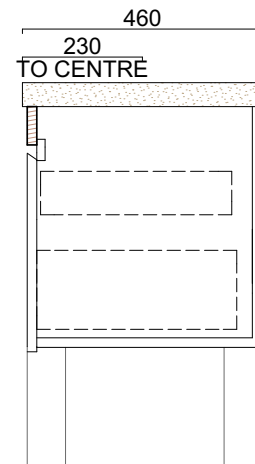

Standard sizes (L/W/H)

1200 × 460 × 880
(2 drawer, 2 door unit – single centre basin)

1500 × 460 × 880
(2 drawer, 2 door unit – double basin)

1800 × 460 × 880
(2 drawer, 2 door unit – double basin)

Plumbing location

	1200	1500	1800
Centre	600	/	/
Left/Right	/	385	450

Front view

Section

Top View

July 2020

BATHROOM COLLECTIVE

See more at loughlinfurniture.com.au/products/vanities/freo-double-vanity

Phone Number: (02) 9011-5711

Standard sizes (L/W/H)

750 x 460 x 880
(2 door unit – single basin)

900 x 460 x 880
(2 door unit – single basin)

Front view

Plumbing location

	750	900
Centre	375	450

Front Section

BATHROOM COLLECTIVE