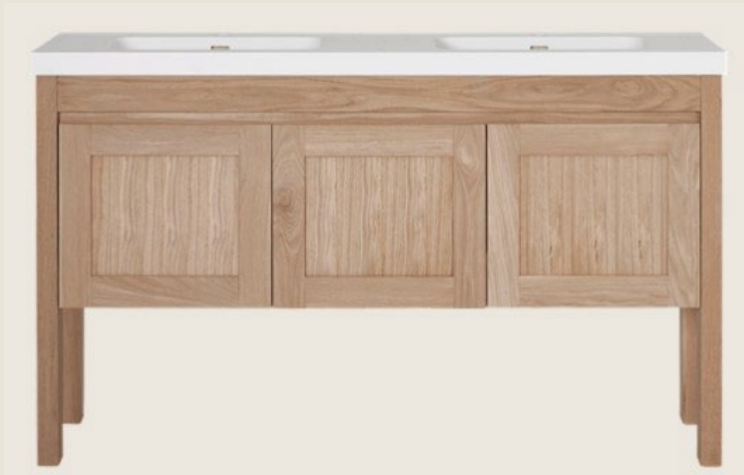

Freo Freestanding Vanity Integrated Top

Product Specifications

Pictured: Freo Vanity, Shaker profile, American Oak Light, Solid surface top with twin cast-in basins

Available in Rattan and V-groove panel Profiles also

Standard sizes (L/W/H)

1200 × 460 × 880
(2 drawer, 2 door unit – single centre basin)

1500 × 460 × 880
(2 drawer, 2 door unit – double basin)

1800 × 460 × 880
(2 drawer, 2 door unit – double basin)

Plumbing location

Freo Single Freestanding Vanity Integrated Top

Product Specifications

Pictured: Freo Vanity, Shaker profile, American Oak Light, Solid surface top with cast-in basins
Available in Rattan and V-groove panel Profiles also