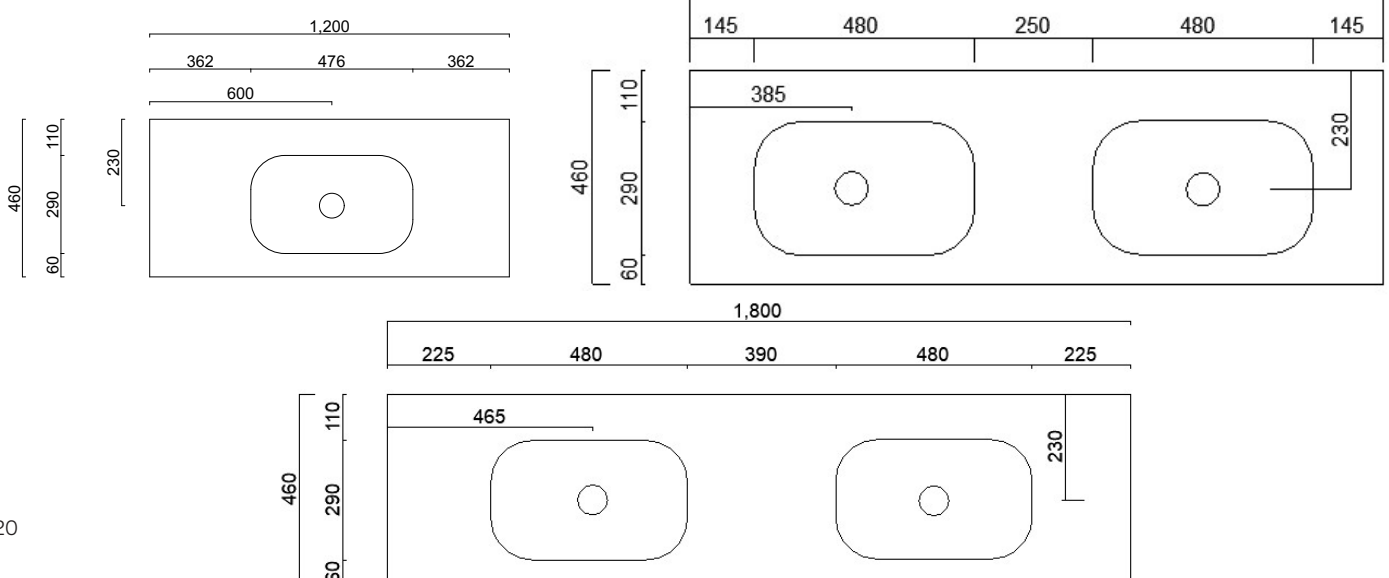

Standard sizes (L/W/H)

1200 × 460 × 880
(2 drawer, 2 door unit – single centre basin)

1500 × 460 × 880
(2 drawer, 2 door unit – double basin)

1800 × 460 × 880
(2 drawer, 2 door unit – double basin)

Plumbing location

	1200	1500	1800
Centre	600	/	/
Left/Right	/	385	450

Front view

Section

Top View

July 2020

BATHROOM COLLECTIVE

See more at loughlinfurniture.com.au/products/vanities/freo-double-vanity

Phone Number: (02) 9011-5711

Freo Single Freestanding Vanity Integrated Top

Product Specifications

Pictured: Freo Vanity, Shaker profile, American Oak Light, Solid surface top with cast-in basins
Available in Rattan and V-groove panel Profiles also

Standard sizes (L/W/H)

750 x 460 x 880
(2 door unit – single basin)

900 x 460 x 880
(2 door unit – single basin)

Front view

Plumbing location

	750	900
Centre	375	450

Front Section

BATHROOM COLLECTIVE