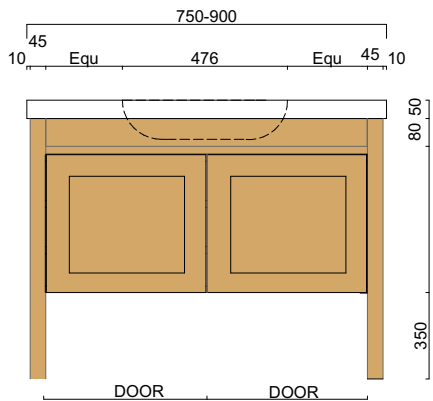

Standard sizes (L/W/H)

1200 × 460 × 880
(2 drawer, 2 door unit – single centre basin)

1500 × 460 × 880
(2 drawer, 2 door unit – double basin)

1800 × 460 × 880
(2 drawer, 2 door unit – double basin)

Plumbing location

Freo Single Freestanding Vanity Integrated Top

Product Specifications

Pictured: Freo Vanity, Shaker profile, American Oak Light, Solid surface top with cast-in basins
Available in Rattan and V-groove panel Profiles also

Standard sizes (L/W/H)

750 x 460 x 880
(2 door unit – single basin)

900 x 460 x 880
(2 door unit – single basin)

Front view

Plumbing location

	750	900
Centre	375	450

Front Section

BATHROOM COLLECTIVE