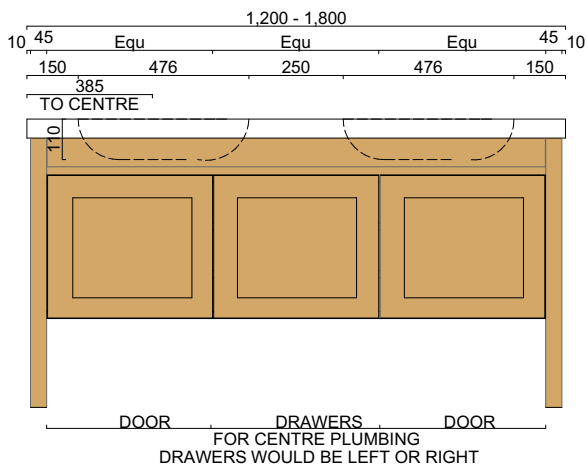

Standard sizes (L/W/H)

1200 × 460 × 880
(2 drawer, 2 door unit – single centre basin)

1500 × 460 × 880
(2 drawer, 2 door unit – double basin)

1800 × 460 × 880
(2 drawer, 2 door unit – double basin)

Plumbing location

	1200	1500	1800
Centre	600	/	/
Left/Right	/	385	450

Front view

Section

Top View

July 2020

BATHROOM COLLECTIVE

See more at loughlinfurniture.com.au/products/vanities/freo-double-vanity

Phone Number: (02) 9011-5711

Standard sizes (L/W/H)

750 x 460 x 880
(2 door unit – single basin)

900 x 460 x 880
(2 door unit – single basin)

Front view

Plumbing location

	750	900
Centre	375	450

Front Section

BATHROOM COLLECTIVE