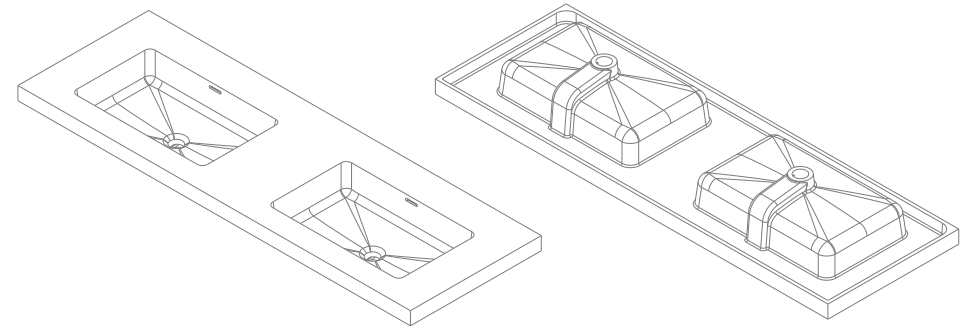

Obe Integrated Basin

1200mm x 500mm x 50mm - single
32mm + 40mm waste
White

Loughlin
Furniture

Made from modified acrylic the Obe range is comprised of 100% acrylic resin and is a solid, non-porous, homogeneous material which has excellent antibacterial and anti-staining properties.

*all sizes in mm

*we recommend that our basins are installed by a licensed contractor

*basin takes both 32mm and 40mm wastes

*includes white push down plug and waste to match

BATHROOM COLLECTIVE

Phone Number: (02) 9011-5711

Obe Integrated Basin

1500mm x 500mm x 50mm - double
32mm + 40mm waste
White

Loughlin
Furniture

Made from modified acrylic the Obe range is comprised of 100% acrylic resin and is a solid, non-porous, homogeneous material which has excellent antibacterial and anti-staining properties.