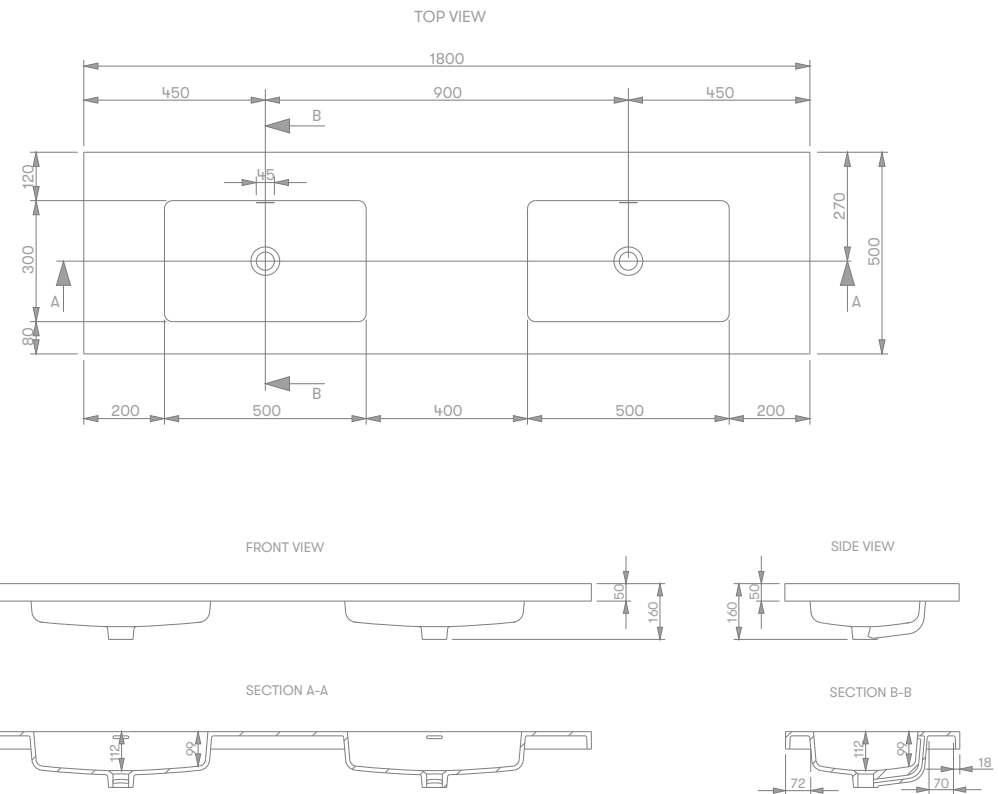

Frenchy Vanity

Integrated

Product Specifications

Standard Sizes

750mm / 2 door / single basin
 900mm / 2 door / single basin
 1200mm / 3 door / single basin
 1500mm / 4 door / double basin
 1800mm / 4 door / double basin

Obe Integrated Basin

1500mm x 500mm x 50mm - double
32mm + 40mm waste
White

Loughlin
Furniture

Made from modified acrylic the Obe range is comprised of 100% acrylic resin and is a solid, non-porous, homogeneous material which has excellent antibacterial and anti-staining properties.

*all sizes in mm
*we recommend that our basins are installed by a licensed contractor
*basin takes both 32mm and 40mm wastes
*includes white push down plug and waste to match

BATHROOM COLLECTIVE

Phone Number: (02) 9011-5711

Obe Integrated Basin

1800mm x 500mm x 50mm - double
32mm + 40mm waste
White

Loughlin
Furniture

Made from modified acrylic the Obe range is comprised of 100% acrylic resin and is a solid, non-porous, homogeneous material which has excellent antibacterial and anti-staining properties.