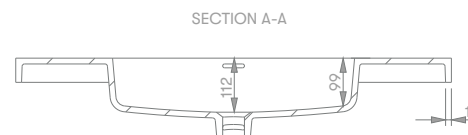

*all sizes in mm
*we recommend that our basins are installed by a licensed contractor
*basin takes both 32mm and 40mm wastes
*includes white push down plug and waste to match

BATHROOM COLLECTIVE

Phone Number: (02) 9011-5711