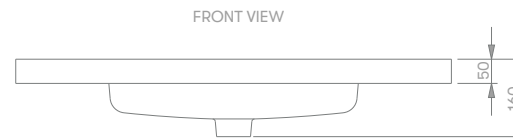

*all sizes in mm
*we recommend that our basins are installed by a licensed contractor
*basin takes both 32mm and 40mm wastes
*includes white push down plug and waste to match

BATHROOM COLLECTIVE

Phone Number: (02) 9011-5711