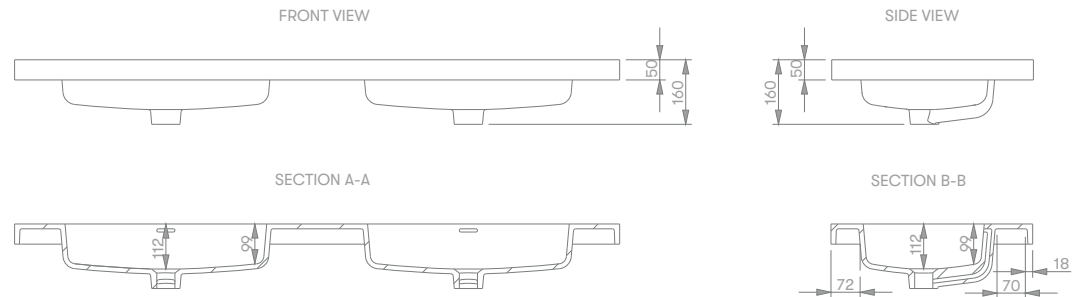

Obe Integrated Basin

1200mm x 500mm x 50mm - single
32mm + 40mm waste
White

Loughlin
Furniture

Made from modified acrylic the Obe range is comprised of 100% acrylic resin and is a solid, non-porous, homogeneous material which has excellent antibacterial and anti-staining properties.

*all sizes in mm

*we recommend that our basins are installed by a licensed contractor

*basin takes both 32mm and 40mm wastes

*includes white push down plug and waste to match

BATHROOM COLLECTIVE

Phone Number: (02) 9011-5711

Obe Integrated Basin

1500mm x 500mm x 50mm - double
32mm + 40mm waste
White

Loughlin
Furniture

Made from modified acrylic the Obe range is comprised of 100% acrylic resin and is a solid, non-porous, homogeneous material which has excellent antibacterial and anti-staining properties.