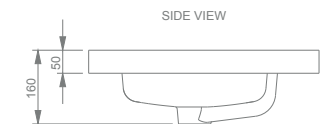

Front View

Section View

Plumbing Locations

Vanity Size	750mm	900mm	1200mm	1500mm	1800mm
Centre Plumbing	375mm	450mm	600mm	—	—
Twin Plumbing	—	—	—	375mm	450mm

*all sizes in mm
 *heights exclude 50mm integrated top
 *integrated top includes matching white plug + overflow waste

BATHROOM COLLECTIVE

Phone Number: (02) 9011-5711

Obe Integrated Basin

750mm x 500mm x 50mm - single
32mm + 40mm waste
White

Loughlin
Furniture

Made from modified acrylic the Obe range is comprised of 100% acrylic resin and is a solid, non-porous, homogeneous material which has excellent antibacterial and anti-staining properties.