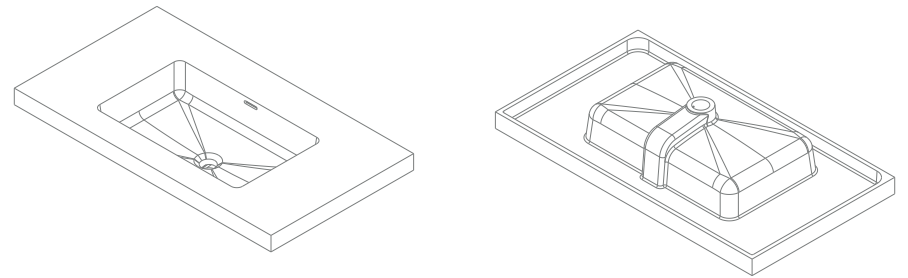

Overall depth 500mm
 Overall height 850mm + top

Features

50mm seamless integrated top
 Solid timber french louvre door profile
 Blum soft close hinges
 Adjustable shelves
 Polyurethane finish
 Freestanding

BATHROOM COLLECTIVE

Phone Number: (02) 9011-5711

Obe Integrated Basin

750mm x 500mm x 50mm - single
32mm + 40mm waste
White

Loughlin
Furniture

Made from modified acrylic the Obe range is comprised of 100% acrylic resin and is a solid, non-porous, homogeneous material which has excellent antibacterial and anti-staining properties.

*all sizes in mm
*we recommend that our basins are installed by a licensed contractor
*basin takes both 32mm and 40mm wastes
*includes white push down plug and waste to match

BATHROOM COLLECTIVE

Phone Number: (02) 9011-5711

Obe Integrated Basin

900mm x 500mm x 50mm - single
32mm + 40mm waste
White

Loughlin
Furniture

Made from modified acrylic the Obe range is comprised of 100% acrylic resin and is a solid, non-porous, homogeneous material which has excellent antibacterial and anti-staining properties.