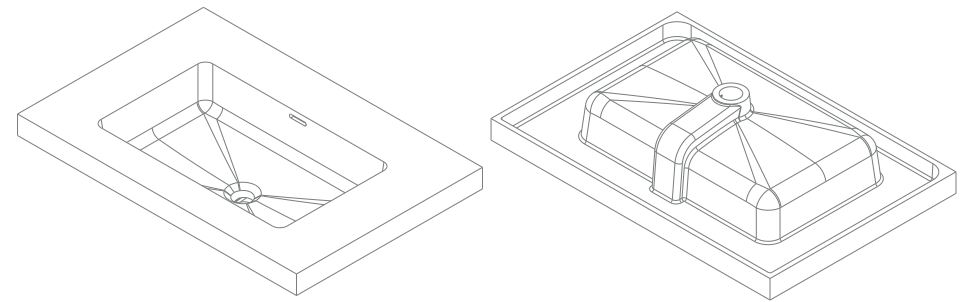

Overall depth 500mm
 Overall height 850mm + top

Features

50mm seamless integrated top
 Solid timber french louvre door profile
 Blum soft close hinges
 Adjustable shelves
 Polyurethane finish
 Freestanding

Front View

Section View

Plumbing Locations

Vanity Size	750mm	900mm	1200mm	1500mm	1800mm
Centre Plumbing	375mm	450mm	600mm	—	—
Twin Plumbing	—	—	—	375mm	450mm

*all sizes in mm
 *heights exclude 50mm integrated top
 *integrated top includes matching white plug + overflow waste

BATHROOM COLLECTIVE

Phone Number: (02) 9011-5711

Obe Integrated Basin

750mm x 500mm x 50mm - single
32mm + 40mm waste
White

Loughlin
Furniture

Made from modified acrylic the Obe range is comprised of 100% acrylic resin and is a solid, non-porous, homogeneous material which has excellent antibacterial and anti-staining properties.

Obe Integrated Basin

900mm x 500mm x 50mm - single
32mm + 40mm waste
White

Loughlin
Furniture

Made from modified acrylic the Obe range is comprised of 100% acrylic resin and is a solid, non-porous, homogeneous material which has excellent antibacterial and anti-staining properties.