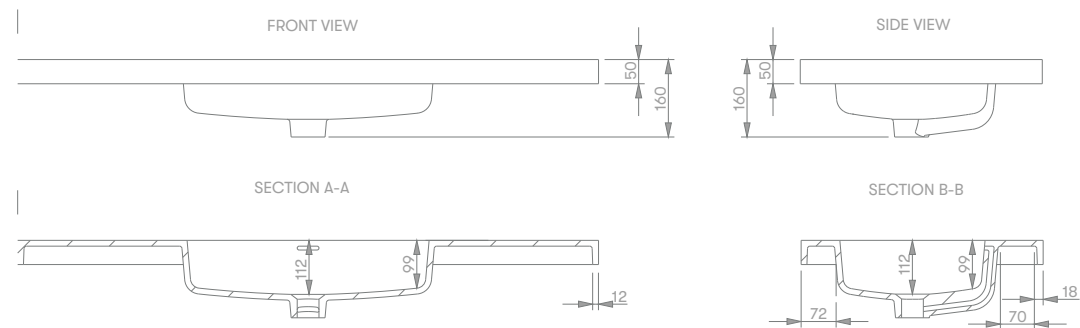

Overall depth 500mm
 Overall height 850mm + top

Features

50mm seamless integrated top
 Solid timber french louvre door profile
 Blum soft close hinges
 Adjustable shelves
 Polyurethane finish
 Freestanding

Obe Integrated Basin

900mm x 500mm x 50mm - single
32mm + 40mm waste
White

Loughlin
Furniture

Made from modified acrylic the Obe range is comprised of 100% acrylic resin and is a solid, non-porous, homogeneous material which has excellent antibacterial and anti-staining properties.

*all sizes in mm
*we recommend that our basins are installed by a licensed contractor
*basin takes both 32mm and 40mm wastes
*includes white push down plug and waste to match

BATHROOM COLLECTIVE

Phone Number: (02) 9011-5711

Obe Integrated Basin

1200mm x 500mm x 50mm - single
32mm + 40mm waste
White

Loughlin
Furniture

Made from modified acrylic the Obe range is comprised of 100% acrylic resin and is a solid, non-porous, homogeneous material which has excellent antibacterial and anti-staining properties.