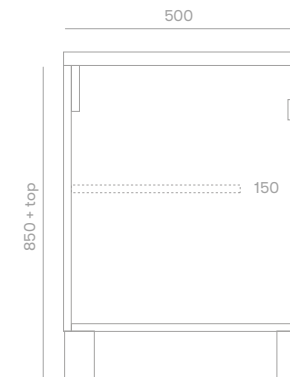

Frenchy Vanity

Integrated

Product Specifications

Standard Sizes

750mm / 2 door / single basin
 900mm / 2 door / single basin
 1200mm / 3 door / single basin
 1500mm / 4 door / double basin
 1800mm / 4 door / double basin

Overall depth 500mm
 Overall height 850mm + top

Features

50mm seamless integrated top
 Solid timber french louvre door profile
 Blum soft close hinges
 Adjustable shelves
 Polyurethane finish
 Freestanding

Front View

Section View

Plumbing Locations

Vanity Size	750mm	900mm	1200mm	1500mm	1800mm
Centre Plumbing	375mm	450mm	600mm	—	—
Twin Plumbing	—	—	—	375mm	450mm

*all sizes in mm
 *heights exclude 50mm integrated top
 *integrated top includes matching white plug + overflow waste

BATHROOM COLLECTIVE

Phone Number: (02) 9011-5711

Obe Integrated Basin

750mm x 500mm x 50mm - single
32mm + 40mm waste
White

Loughlin
Furniture

Made from modified acrylic the Obe range is comprised of 100% acrylic resin and is a solid, non-porous, homogeneous material which has excellent antibacterial and anti-staining properties.