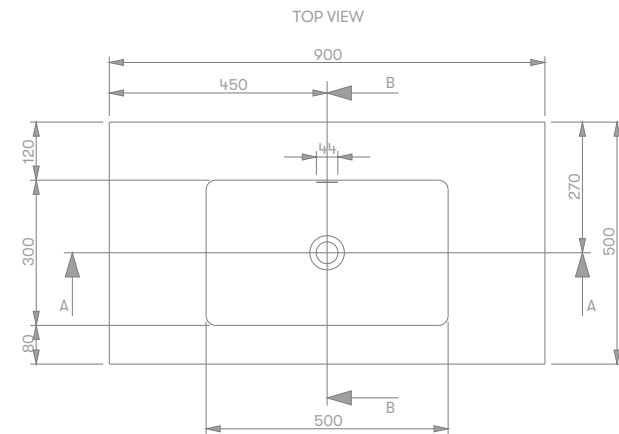

*all sizes in mm
*we recommend that our basins are installed by a licensed contractor
*basin takes both 32mm and 40mm wastes
*includes white push down plug and waste to match

BATHROOM COLLECTIVE

Phone Number: (02) 9011-5711