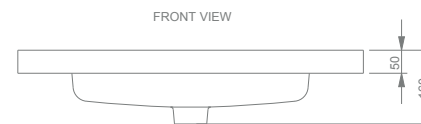

Frenchy Vanity

Integrated

Product Specifications

Standard Sizes

750mm / 2 door / single basin
 900mm / 2 door / single basin
 1200mm / 3 door / single basin
 1500mm / 4 door / double basin
 1800mm / 4 door / double basin

Overall depth 500mm
 Overall height 850mm + top

Features

50mm seamless integrated top
 Solid timber french louvre door profile
 Blum soft close hinges
 Adjustable shelves
 Polyurethane finish
 Freestanding

Front View

Section View

Plumbing Locations

Vanity Size	750mm	900mm	1200mm	1500mm	1800mm
Centre Plumbing	375mm	450mm	600mm	—	—
Twin Plumbing	—	—	—	375mm	450mm

*all sizes in mm
 *heights exclude 50mm integrated top
 *integrated top includes matching white plug + overflow waste

BATHROOM COLLECTIVE

Phone Number: (02) 9011-5711

Obe Integrated Basin

750mm x 500mm x 50mm - single
32mm + 40mm waste
White

Loughlin
Furniture

Made from modified acrylic the Obe range is comprised of 100% acrylic resin and is a solid, non-porous, homogeneous material which has excellent antibacterial and anti-staining properties.