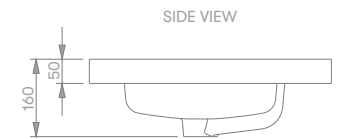

*all sizes in mm
*we recommend that our basins are installed by a licensed contractor
*basin takes both 32mm and 40mm wastes
*includes white push down plug and waste to match

BATHROOM COLLECTIVE

Phone Number: (02) 9011-5711