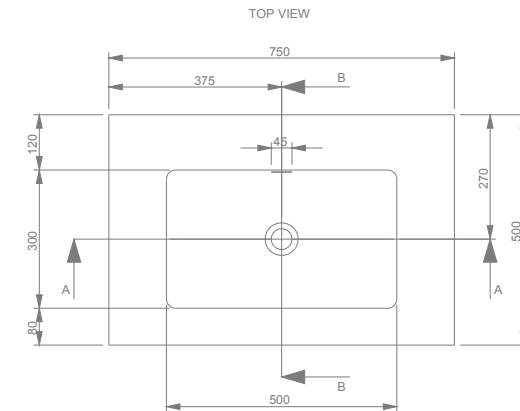

Frenchy Vanity

Integrated

Product Specifications

Standard Sizes

750mm / 2 door / single basin
 900mm / 2 door / single basin
 1200mm / 3 door / single basin
 1500mm / 4 door / double basin
 1800mm / 4 door / double basin

Front View

Section View

Plumbing Locations

Vanity Size	750mm	900mm	1200mm	1500mm	1800mm
Centre Plumbing	375mm	450mm	600mm	—	—
Twin Plumbing	—	—	—	375mm	450mm

*all sizes in mm
 *heights exclude 50mm integrated top
 *integrated top includes matching white plug + overflow waste

BATHROOM COLLECTIVE

Phone Number: (02) 9011-5711

Obe Integrated Basin

750mm x 500mm x 50mm - single
32mm + 40mm waste
White

Loughlin
Furniture

Made from modified acrylic the Obe range is comprised of 100% acrylic resin and is a solid, non-porous, homogeneous material which has excellent antibacterial and anti-staining properties.