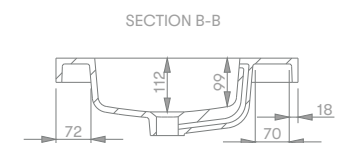

*all sizes in mm
*we recommend that our basins are installed by a licensed contractor
*basin takes both 32mm and 40mm wastes
*includes white push down plug and waste to match

BATHROOM COLLECTIVE

Phone Number: (02) 9011-5711