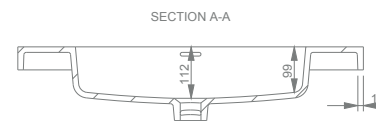

Frenchy Vanity

Integrated

Product Specifications

Standard Sizes

750mm / 2 door / single basin
 900mm / 2 door / single basin
 1200mm / 3 door / single basin
 1500mm / 4 door / double basin
 1800mm / 4 door / double basin

Overall depth 500mm
 Overall height 850mm + top

Features

50mm seamless integrated top
 Solid timber french louvre door profile
 Blum soft close hinges
 Adjustable shelves
 Polyurethane finish
 Freestanding

Front View

Section View

Plumbing Locations

Vanity Size	750mm	900mm	1200mm	1500mm	1800mm
Centre Plumbing	375mm	450mm	600mm	—	—
Twin Plumbing	—	—	—	375mm	450mm

*all sizes in mm
 *heights exclude 50mm integrated top
 *integrated top includes matching white plug + overflow waste

BATHROOM COLLECTIVE

Phone Number: (02) 9011-5711

Obe Integrated Basin

750mm x 500mm x 50mm - single
32mm + 40mm waste
White

Loughlin
Furniture

Made from modified acrylic the Obe range is comprised of 100% acrylic resin and is a solid, non-porous, homogeneous material which has excellent antibacterial and anti-staining properties.