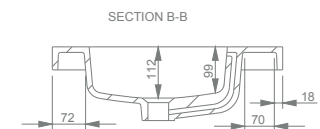

Frenchy Vanity

Integrated

Product Specifications

Standard Sizes

750mm / 2 door / single basin
 900mm / 2 door / single basin
 1200mm / 3 door / single basin
 1500mm / 4 door / double basin
 1800mm / 4 door / double basin

Overall depth 500mm
 Overall height 850mm + top

Features

50mm seamless integrated top
 Solid timber french louvre door profile
 Blum soft close hinges
 Adjustable shelves
 Polyurethane finish
 Freestanding

Front View

Section View

Plumbing Locations

Vanity Size	750mm	900mm	1200mm	1500mm	1800mm
Centre Plumbing	375mm	450mm	600mm	—	—
Twin Plumbing	—	—	—	375mm	450mm

*all sizes in mm
 *heights exclude 50mm integrated top
 *integrated top includes matching white plug + overflow waste

BATHROOM COLLECTIVE

Phone Number: (02) 9011-5711

Obe Integrated Basin

750mm x 500mm x 50mm - single
32mm + 40mm waste
White

Loughlin
Furniture

Made from modified acrylic the Obe range is comprised of 100% acrylic resin and is a solid, non-porous, homogeneous material which has excellent antibacterial and anti-staining properties.