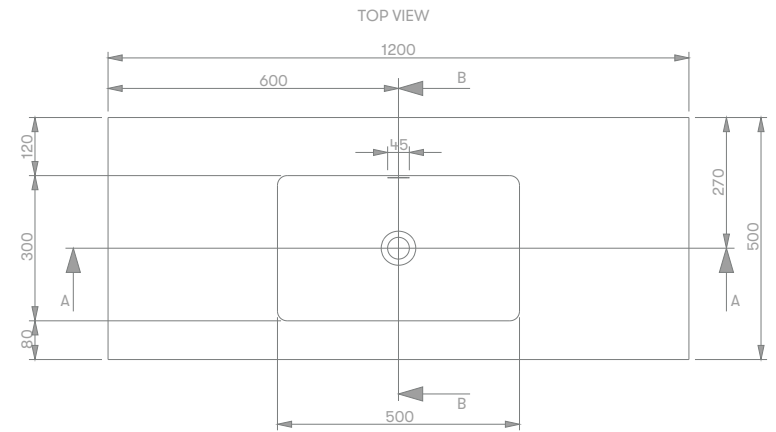

Obe Integrated Basin

1200mm x 500mm x 50mm - single
32mm + 40mm waste
White

Loughlin
Furniture

Made from modified acrylic the Obe range is comprised of 100% acrylic resin and is a solid, non-porous, homogeneous material which has excellent antibacterial and anti-staining properties.

*all sizes in mm

*we recommend that our basins are installed by a licensed contractor

*basin takes both 32mm and 40mm wastes

*includes white push down plug and waste to match

BATHROOM COLLECTIVE

Phone Number: (02) 9011-5711