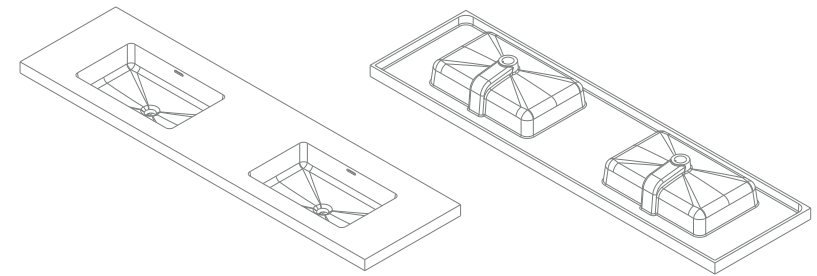

*all sizes in mm
*we recommend that our basins are installed by a licensed contractor
*basin takes both 32mm and 40mm wastes
*includes white push down plug and waste to match

BATHROOM COLLECTIVE

Phone Number: (02) 9011-5711

Obe Integrated Basin

1800mm x 500mm x 50mm - double
32mm + 40mm waste
White

Loughlin
Furniture

Made from modified acrylic the Obe range is comprised of 100% acrylic resin and is a solid, non-porous, homogeneous material which has excellent antibacterial and anti-staining properties.