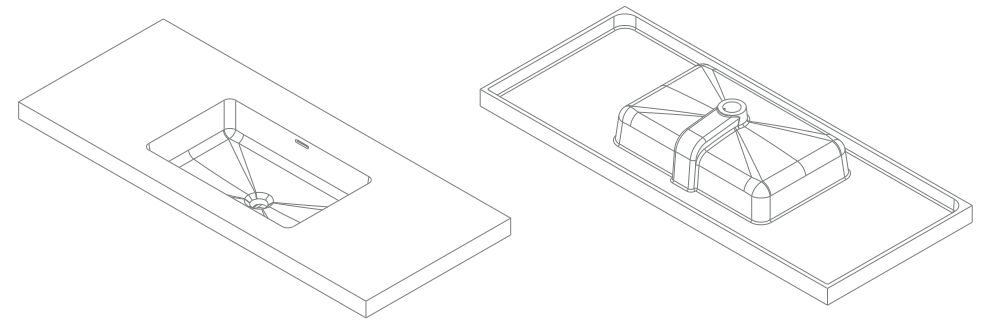

BATHROOM COLLECTIVE

Phone Number: (02) 9011-5711

Obe Integrated Basin

750mm x 500mm x 50mm - single
32mm + 40mm waste
White

Loughlin
Furniture

Made from modified acrylic the Obe range is comprised of 100% acrylic resin and is a solid, non-porous, homogeneous material which has excellent antibacterial and anti-staining properties.

Obe Integrated Basin

900mm x 500mm x 50mm - single
32mm + 40mm waste
White

Loughlin
Furniture

Made from modified acrylic the Obe range is comprised of 100% acrylic resin and is a solid, non-porous, homogeneous material which has excellent antibacterial and anti-staining properties.

Obe Integrated Basin

1200mm x 500mm x 50mm - single
32mm + 40mm waste
White

Loughlin
Furniture

Made from modified acrylic the Obe range is comprised of 100% acrylic resin and is a solid, non-porous, homogeneous material which has excellent antibacterial and anti-staining properties.