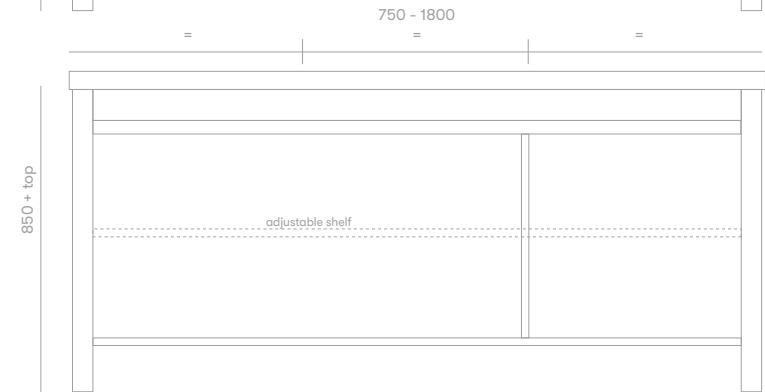

Frenchy Vanity

Integrated

Product Specifications

Standard Sizes

750mm / 2 door / single basin
 900mm / 2 door / single basin
 1200mm / 3 door / single basin
 1500mm / 4 door / double basin
 1800mm / 4 door / double basin

Overall depth 500mm
 Overall height 850mm + top

Features

50mm seamless integrated top
 Solid timber french louvre door profile
 Blum soft close hinges
 Adjustable shelves
 Polyurethane finish
 Freestanding

Front View

Section View

Plumbing Locations

Vanity Size	750mm	900mm	1200mm	1500mm	1800mm
Centre Plumbing	375mm	450mm	600mm	—	—
Twin Plumbing	—	—	—	375mm	450mm

*all sizes in mm
 *heights exclude 50mm integrated top
 *integrated top includes matching white plug + overflow waste

BATHROOM COLLECTIVE

Phone Number: (02) 9011-5711

Obe Integrated Basin

750mm x 500mm x 50mm - single
32mm + 40mm waste
White

Loughlin
Furniture

Made from modified acrylic the Obe range is comprised of 100% acrylic resin and is a solid, non-porous, homogeneous material which has excellent antibacterial and anti-staining properties.