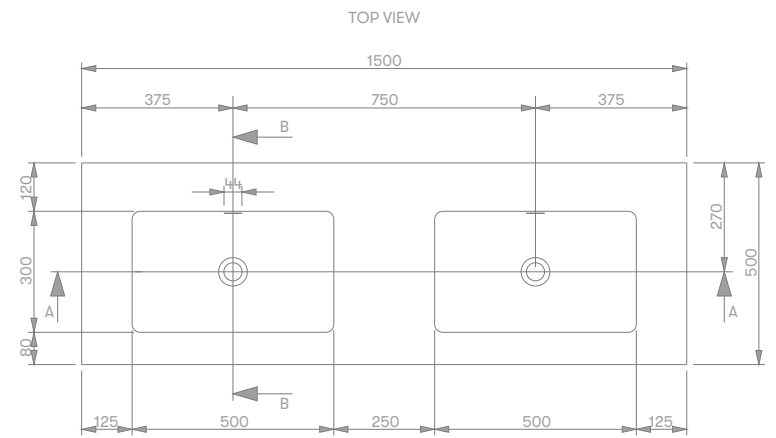

Obe Integrated Basin

1500mm x 500mm x 50mm - double
32mm + 40mm waste
White

Loughlin
Furniture

Made from modified acrylic the Obe range is comprised of 100% acrylic resin and is a solid, non-porous, homogeneous material which has excellent antibacterial and anti-staining properties.

*all sizes in mm
*we recommend that our basins are installed by a licensed contractor
*basin takes both 32mm and 40mm wastes
*includes white push down plug and waste to match

BATHROOM COLLECTIVE

Phone Number: (02) 9011-5711