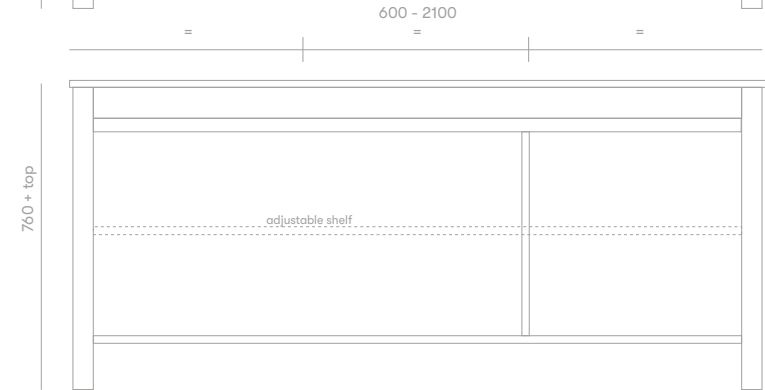

Section View