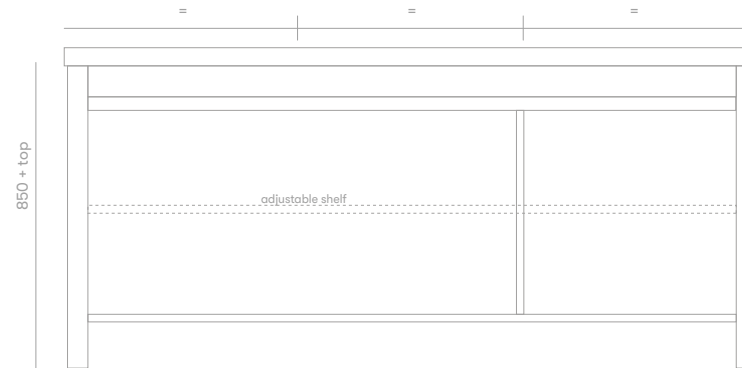

Section View