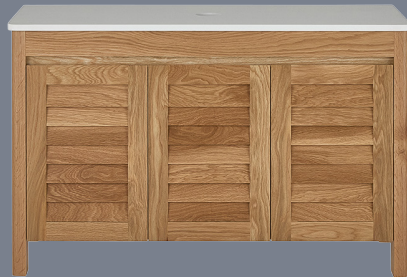

# Frenchy Vanity

Top Mount

### Features

Solid timber french louvre door profile  
 Blum soft close hinges  
 Adjustable shelves  
 Polyurethane finish  
 Freestanding

Front View

Section View