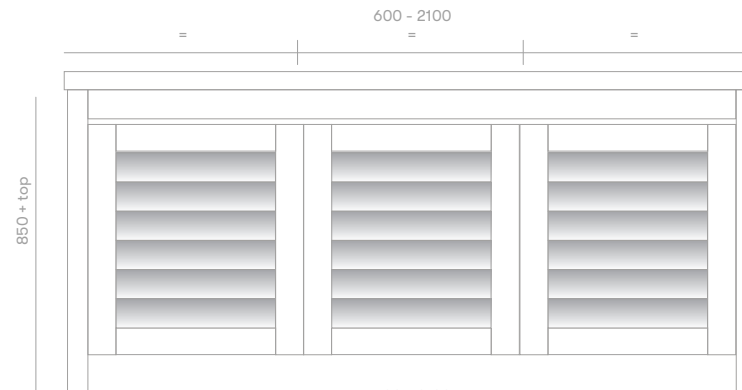

Section View