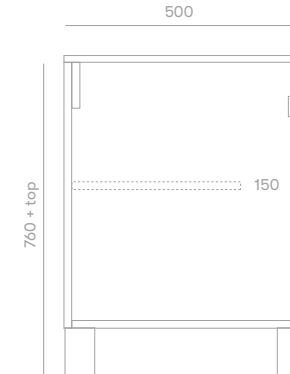

### Standard Sizes

600mm / 2 door / single basin  
 750mm / 2 door / single basin  
 900mm / 2 door / single basin  
 1200mm / 3 door / single basin  
 1500mm / 4 door / single or double basin  
 1800mm / 4 door / single or double basin  
 2100mm / 4 door / single or double basin

Overall depth 500mm  
 Overall height 760mm + top

## Plumbing Locations

Vanity Size	600mm	750mm	900mm	1200mm	1500mm	1800mm	2100mm
Centre Plumbing	300mm	375mm	450mm	600mm	750mm	900mm	1050mm
Left / Right Plumbing	—	—	225mm	300mm	375mm	450mm	525mm

\*all sizes in mm

### Plumbing Locations

Vanity Size	600mm	750mm	900mm	1200mm	1500mm	1800mm	2100mm
Centre Plumbing	300mm	375mm	450mm	600mm	750mm	900mm	1050mm
Left / Right Plumbing	—	—	225mm	300mm	375mm	450mm	525mm

\*all sizes in mm  
 \*heights exclude 20mm Quantum Quartz Alpine White top / 32mm timber top