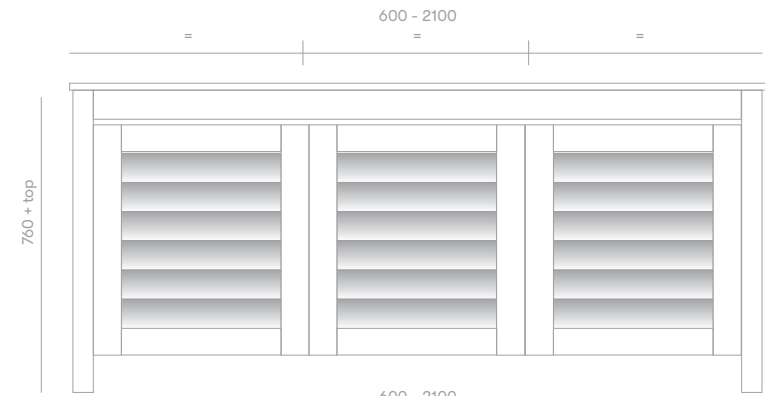

Section View