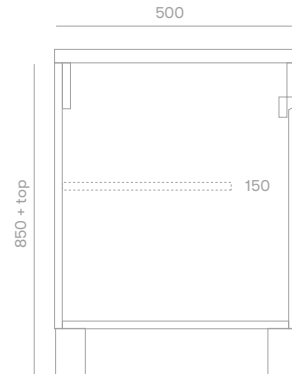

Overall depth 500mm  
 Overall height 760mm + top

### Standard Sizes

600mm / 2 door / single basin  
 750mm / 2 door / single basin  
 900mm / 2 door / single basin  
 1200mm / 3 door / single basin  
 1500mm / 4 door / single or double basin  
 1800mm / 4 door / single or double basin  
 2100mm / 4 door / single or double basin

Overall depth 500mm  
 Overall height 850mm + top

### Plumbing Locations

Vanity Size	600mm	750mm	900mm	1200mm	1500mm	1800mm	2100mm
Centre Plumbing	300mm	375mm	450mm	600mm	750mm	900mm	1050mm
Left / Right Plumbing	—	—	225mm	300mm	375mm	450mm	525mm

\*all sizes in mm  
 \*heights exclude 20mm Quantum Quartz Alpine White top / 32mm timber top