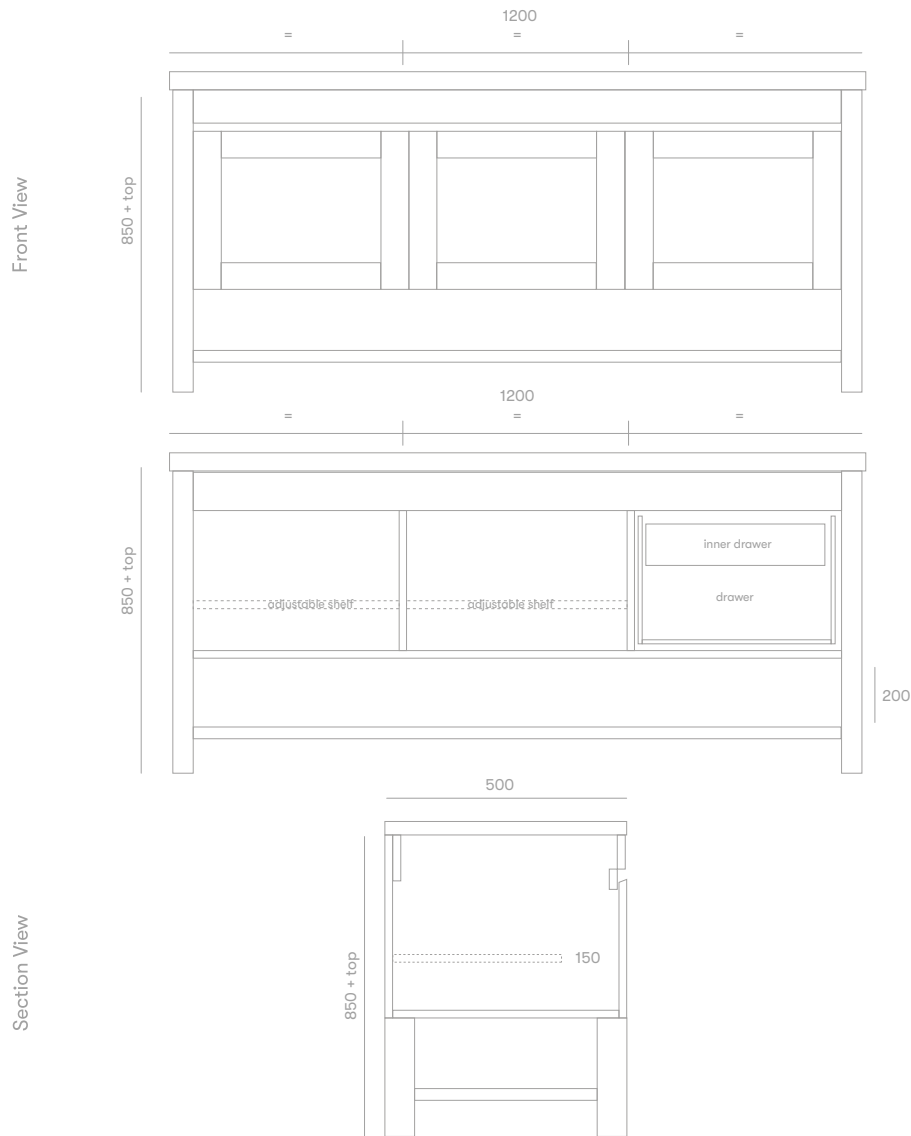

Plumbing Locations (single basin - centre)

Vanity Size	1200mm
Centre Plumbing	600mm

*all sizes in mm
*heights exclude 50mm integrated top
*integrated top includes matching white plug + overflow waste