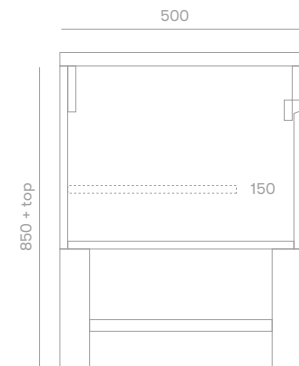

Milton Integrated Vanity

Product Specifications

Standard Sizes

750mm / 2 door / single basin
 900mm / 2 door / single basin
 1200mm / 2 door / 2 drawer / single basin
 1500mm / 2 door / 2 drawer / double basin
 1800mm / 2 door - 2 drawer / double basin

Overall depth 500mm
 Overall height 850mm + top

Features

50mm seamless integrated top
 Open shelf storage
 Blum soft close hinges / drawer runners
 Adjustable shelves
 Polyurethane finish
 Freestanding

Front View

Section View

Plumbing Locations (single basin - centre)

Vanity Size	750mm	900mm
Centre Plumbing	375mm	450mm

*all sizes in mm
 *heights exclude 50mm integrated top
 *integrated top includes matching white plug + overflow waste

Plumbing Locations (double basin)

Vanity Size	1500mm	1800mm
Left / Right Plumbing	375mm	450mm

*all sizes in mm
 *heights exclude 50mm integrated top
 *integrated top includes matching white plug + overflow waste