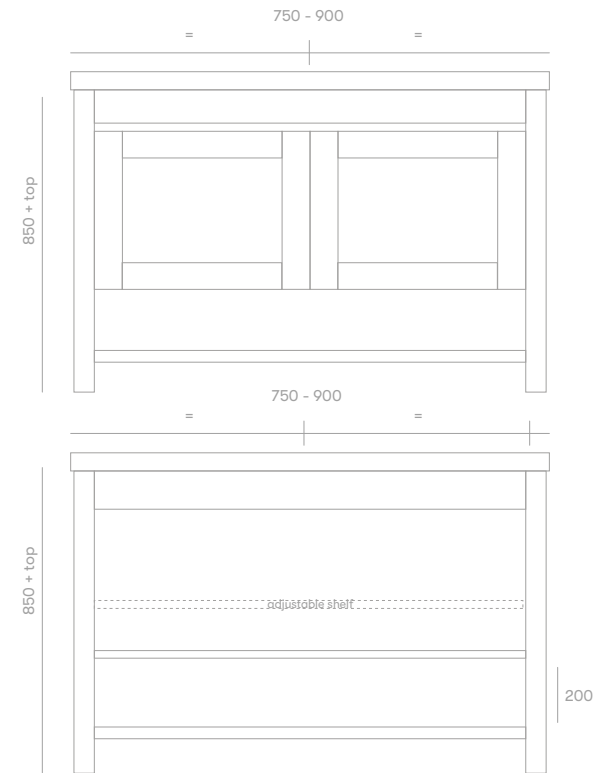

Milton Integrated Vanity

Product Specifications

Standard Sizes

750mm / 2 door / single basin
 900mm / 2 door / single basin
 1200mm / 2 door / 2 drawer / single basin
 1500mm / 2 door / 2 drawer / double basin
 1800mm / 2 door - 2 drawer / double basin

Overall depth 500mm
 Overall height 850mm + top

Features

50mm seamless integrated top
 Open shelf storage
 Blum soft close hinges / drawer runners
 Adjustable shelves
 Polyurethane finish
 Freestanding

Front View

Section View

Plumbing Locations (single basin - centre)

Vanity Size	750mm	900mm
Centre Plumbing	375mm	450mm

*all sizes in mm
 *heights exclude 50mm integrated top
 *integrated top includes matching white plug + overflow waste

Plumbing Locations (double basin)

Vanity Size	1500mm	1800mm
Left / Right Plumbing	375mm	450mm

*all sizes in mm
 *heights exclude 50mm integrated top
 *integrated top includes matching white plug + overflow waste