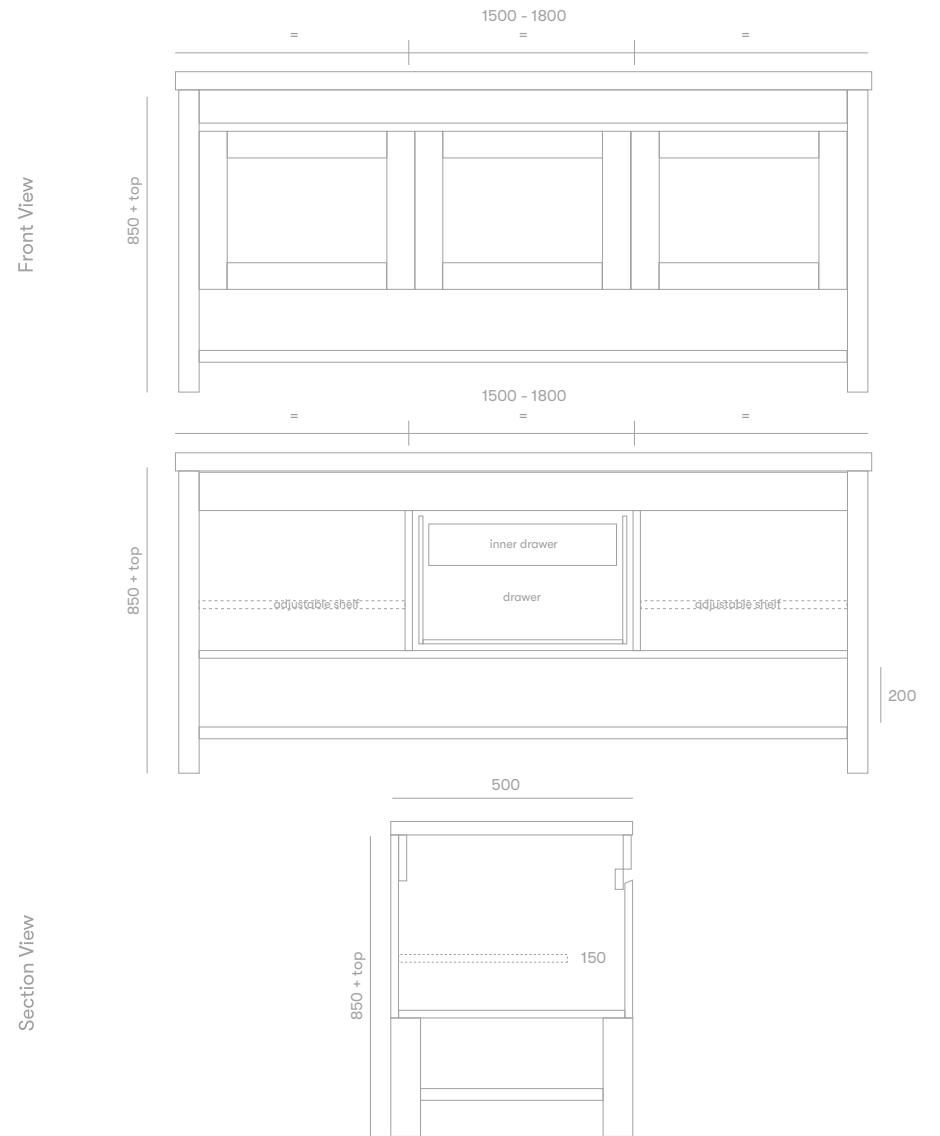

Milton Integrated Vanity

Product Specifications

Standard Sizes

750mm / 2 door / single basin
 900mm / 2 door / single basin
 1200mm / 2 door / 2 drawer / single basin
 1500mm / 2 door / 2 drawer / double basin
 1800mm / 2 door - 2 drawer / double basin

Overall depth 500mm
 Overall height 850mm + top

Features

50mm seamless integrated top
 Open shelf storage
 Blum soft close hinges / drawer runners
 Adjustable shelves
 Polyurethane finish
 Freestanding

Front View

Section View

Plumbing Locations (single basin - centre)

Vanity Size	750mm	900mm
Centre Plumbing	375mm	450mm

*all sizes in mm
 *heights exclude 50mm integrated top
 *integrated top includes matching white plug + overflow waste

Plumbing Locations (double basin)

Vanity Size	1500mm	1800mm
Left / Right Plumbing	375mm	450mm

*all sizes in mm
 *heights exclude 50mm integrated top
 *integrated top includes matching white plug + overflow waste