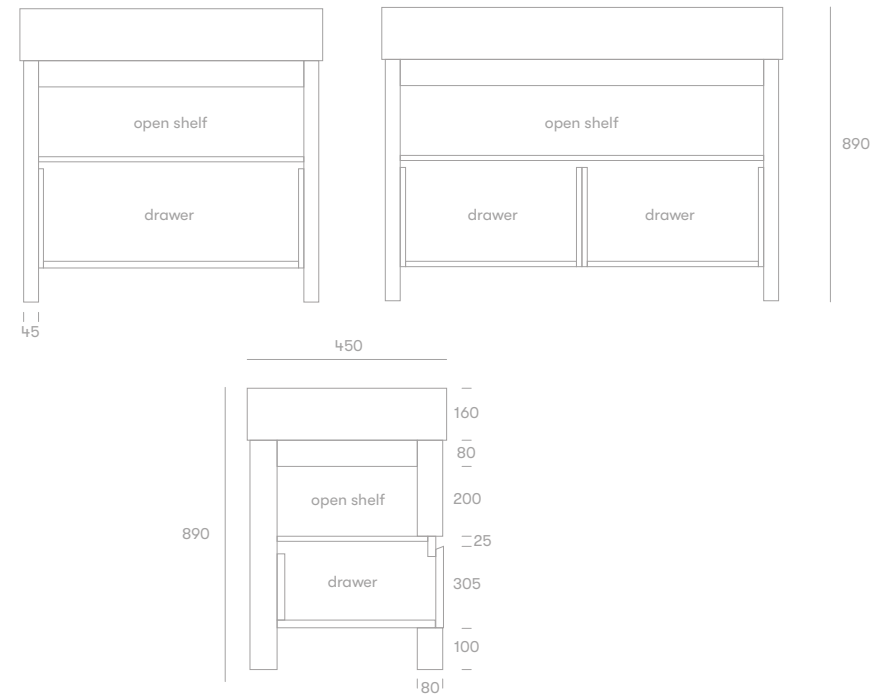

Hargraves Vanity

Product Specifications

Standard Sizes

750mm / 1 drawer / trough basin / 1 x caddy
 900mm / 1 drawer / trough basin / 1 x caddy
 1200mm / 2 drawer / trough basin / 2 x caddy
 1500mm / 2 drawer / trough basin / 2 x caddy

Overall depth 450mm
 Overall height 890mm

Features

Full length trough basin - 2 colour options
 Open shelf storage
 Timber caddy included
 Blum soft close drawer runners
 Polyurethane finish
 Freestanding
 3 x drawer options

Drawer options

- Keys
- 60mm Shaker
- 30mm shaker

Trough basin available in

- Matte White
- Terra Bianca

Front View

Section View

Plumbing Locations (single basin - centre)

Vanity Size	750mm	900mm	1200mm	1500mm
Centre Plumbing	375mm	450mm	600mm	750mm

*all sizes in mm

*trough includes matching waste and plug + 1 x timber caddy (750 + 900 sizes) + 2 x timber caddy (1200 + 1500 sizes)