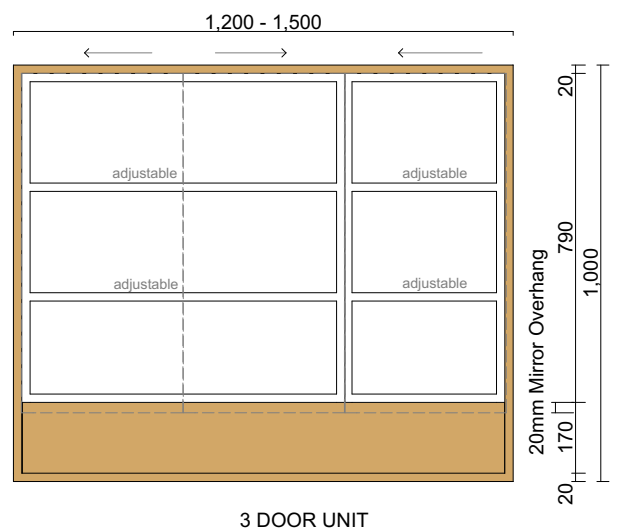

Front Section