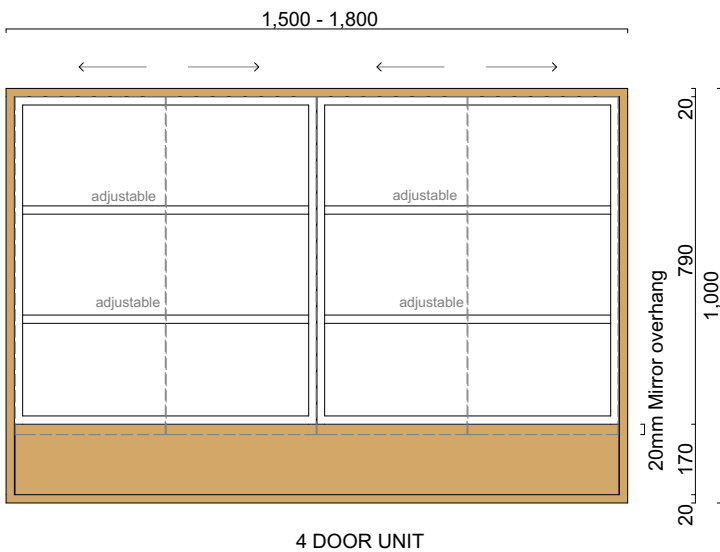

Front Section