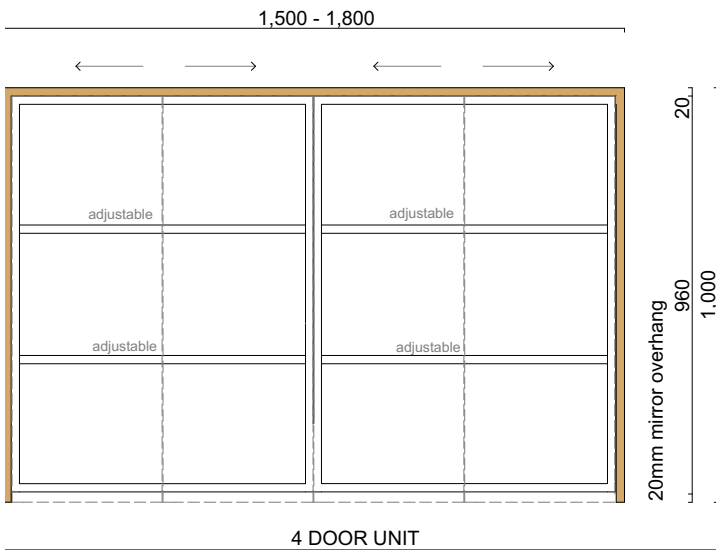

Bayview Shaving Cabinet

Product Specifications

Pictured: Bayview Shaving Cabinet Spotted Gum Natural

Standard sizes (L/W/H)

600 × 150 × 1000
(1 or 2 door unit)

750 × 150 × 1000
(2 door unit)

900 × 150 × 1000
(2 door unit)

1200 × 150 × 1000
(2 or 3 door unit)

1500 × 150 × 1000
(3 or 4 door unit)

1800 × 150 × 1000
(4 door unit)

Front Section

Front Section

Section

Front Section