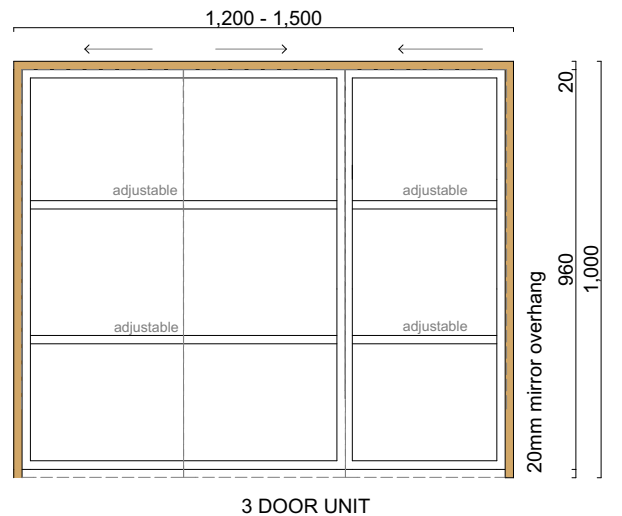

Bayview Shaving Cabinet

Product Specifications

Pictured: Bayview Shaving Cabinet Spotted Gum Natural

Standard sizes (L/W/H)

600 × 150 × 1000
(1 or 2 door unit)

750 × 150 × 1000
(2 door unit)

900 × 150 × 1000
(2 door unit)

1200 × 150 × 1000
(2 or 3 door unit)

1500 × 150 × 1000
(3 or 4 door unit)

1800 × 150 × 1000
(4 door unit)

Front Section

Front Section

Section

Front Section