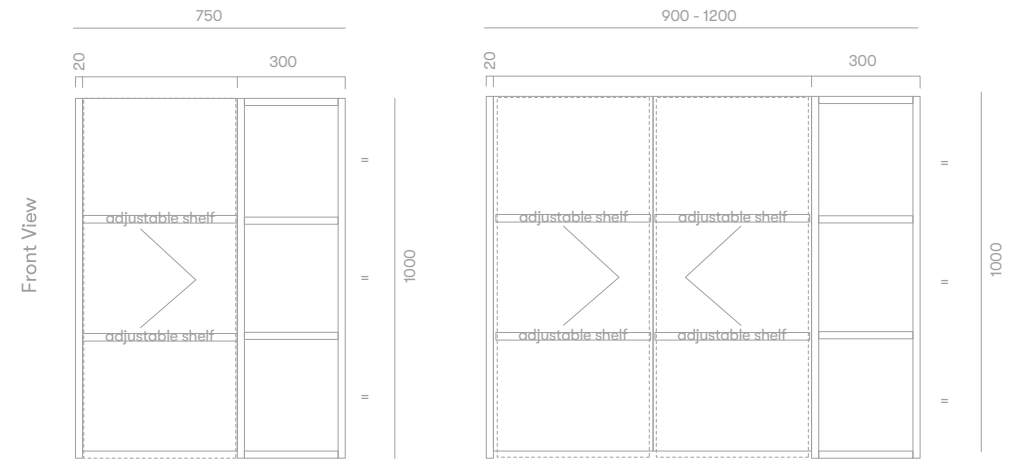

Suffolk Mirror Cabinet

Product Specifications

Standard Sizes

- 750mm / 1 door unit
- 900mm / 2 door unit
- 1200mm / 2 door unit
- 1500mm / 2 door unit
- 1800mm / 3 door unit
- 2100mm / 3 door unit

Overall depth 150mm
Overall height 1000mm

Features

- Solid timber open shelving
- Blum soft close hinges
- Full length mirror doors
- Adjustable shelves
- Polyurethane finish
- Wall hung

*all sizes in mm
*mirror overhang = 20mm
*open shelves are fixed