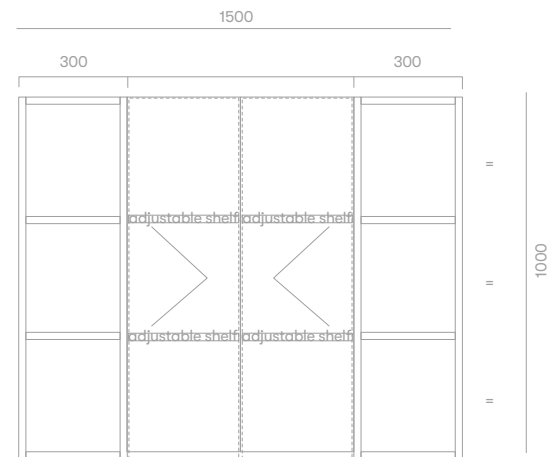

Suffolk Mirror Cabinet

Product Specifications

Standard Sizes

- 750mm / 1 door unit
- 900mm / 2 door unit
- 1200mm / 2 door unit
- 1500mm / 2 door unit
- 1800mm / 3 door unit
- 2100mm / 3 door unit

Overall depth 150mm
Overall height 1000mm

Features

- Solid timber open shelving
- Blum soft close hinges
- Full length mirror doors
- Adjustable shelves
- Polyurethane finish
- Wall hung

*all sizes in mm
*mirror overhang = 20mm
*open shelves are fixed