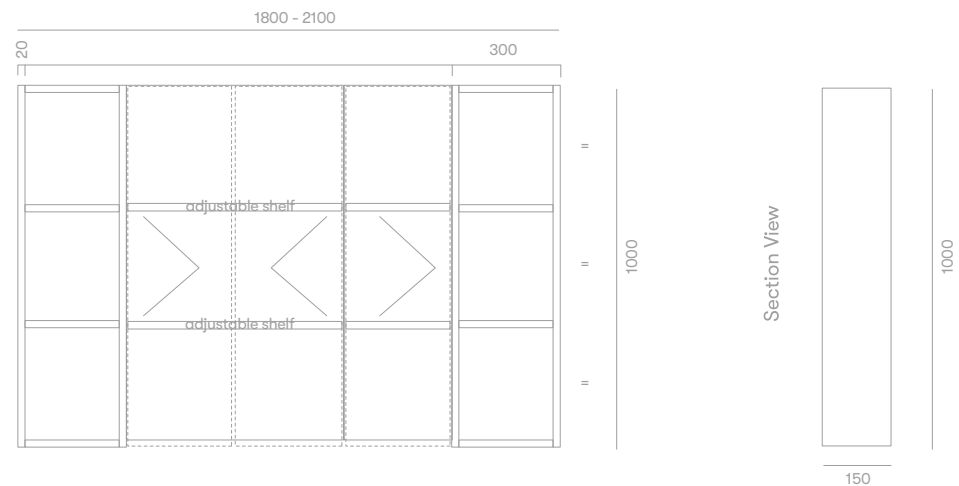

Suffolk Mirror Cabinet

Product Specifications

Standard Sizes

- 750mm / 1 door unit
- 900mm / 2 door unit
- 1200mm / 2 door unit
- 1500mm / 2 door unit
- 1800mm / 3 door unit
- 2100mm / 3 door unit

Overall depth 150mm
Overall height 1000mm

Features

- Solid timber open shelving
- Blum soft close hinges
- Full length mirror doors
- Adjustable shelves
- Polyurethane finish
- Wall hung

*all sizes in mm
*mirror overhang = 20mm
*open shelves are fixed