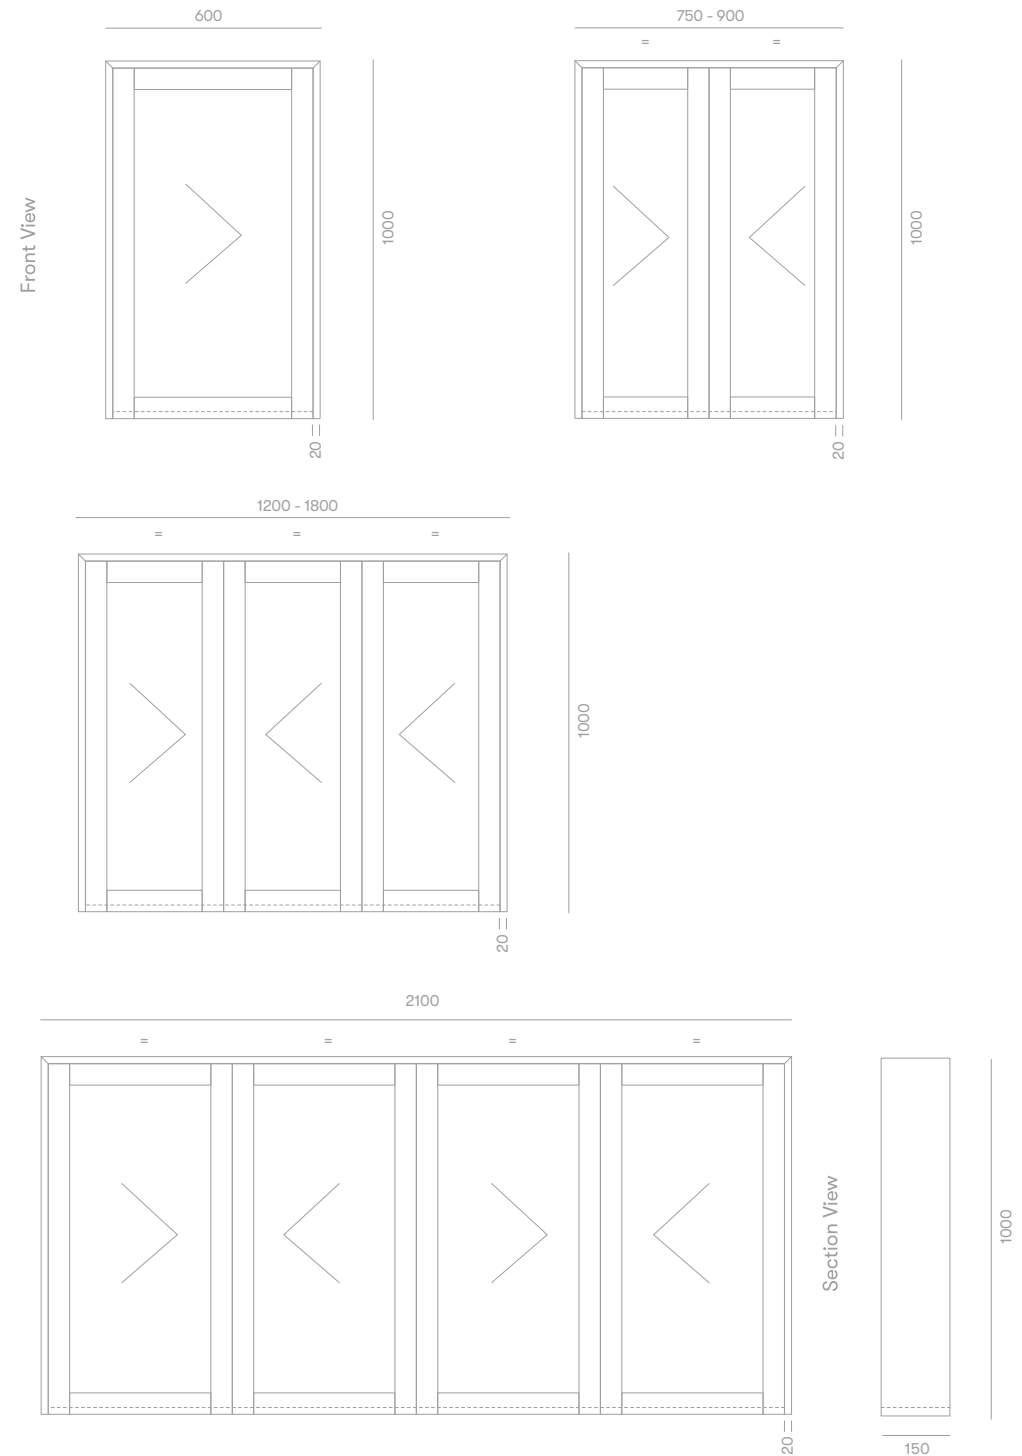

Tasman Mirror Cabinet

Product Specifications

Standard Sizes

600mm / 1 door unit
750mm / 2 door unit
900mm / 2 door unit
1200mm / 3 door unit
1500mm / 3 door unit
1800mm / 3 door unit
2100mm / 4 door unit

Overall depth 150mm
Overall height 1000mm

Features

Shaker style mirror doors
Blum soft close hinges
Adjustable shelves
Polyurethane finish
Wall hung

*all sizes in mm
*mirror / door overhang = 20mm
*open shelves are fixed

BATHROOM COLLECTIVE

Phone Number: (02) 9011-5711