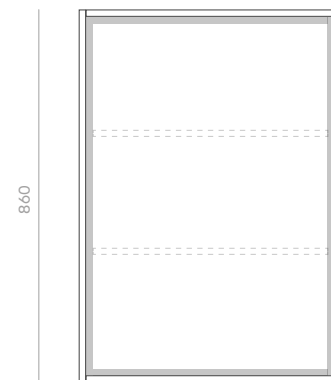

Alura Mirror Cabinet

Product Specifications

Standard Dimensions

Overall height 1000mm
Overall width 600mm
Overall depth 152mm

Features

Blum soft close hinges
Adjustable shelves
Polyurethane finish
Wall hung or recessed
Available with left or right hand hinging

600

598