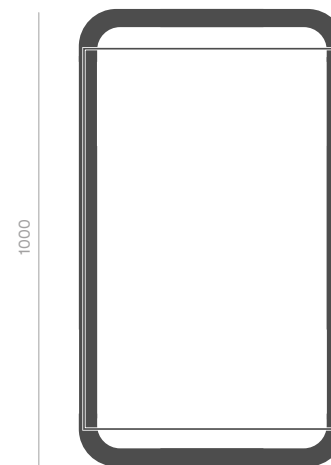

Alura Mirror Cabinet

Product Specifications

Standard Dimensions

Overall height 1000mm
Overall width 600mm
Overall depth 152mm

Features

Blum soft close hinges
Adjustable shelves
Polyurethane finish
Wall hung or recessed
Available with left or right hand hinging