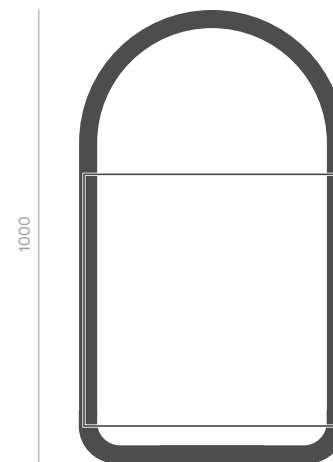

Alura Arch Mirror Cabinet

Product Specifications

Standard Dimensions

Overall height 1000mm
Overall width 600mm
Overall depth 152mm

Features

Blum soft close hinges
Adjustable shelves
Polyurethane finish
Wall hung or recessed
Available with left or right hand hinging