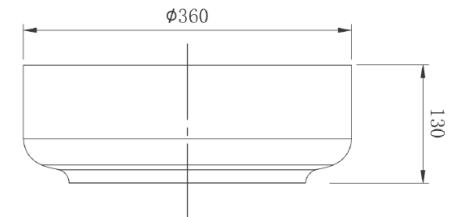

Eden Round Basin

Ø 360mm x 130mm H
32mm + 40mm waste

Loughlin
Furniture

Made from modified acrylic the Eden range is comprised of 100% acrylic resin and is a solid, non-porous, homogeneous material which has excellent antibacterial and anti-staining properties.

*all sizes in mm

*we recommend that our basins are installed by a licensed contractor

*basin takes both 32mm and 40mm wastes

*white push down plug and waste sold separately

BATHROOM COLLECTIVE

Phone Number: (02) 9011-5711