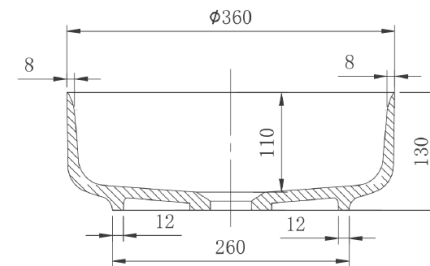

Eden Round Basin

Ø 360mm x 130mm H
32mm + 40mm waste

Loughlin
Furniture

Made from modified acrylic the Eden range is comprised of 100% acrylic resin and is a solid, non-porous, homogeneous material which has excellent antibacterial and anti-staining properties.

*all sizes in mm

*we recommend that our basins are installed by a licensed contractor

*basin takes both 32mm and 40mm wastes

*white push down plug and waste sold separately

BATHROOM COLLECTIVE

Phone Number: (02) 9011-5711