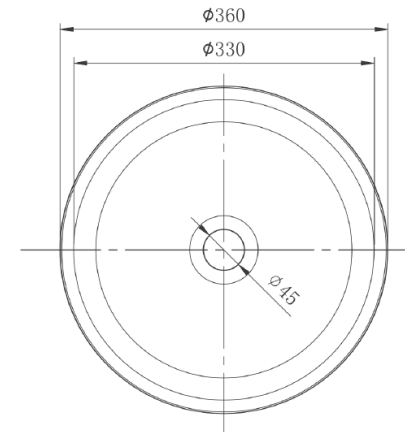

Eden Round Basin

Ø 360mm x 130mm H
32mm + 40mm waste

Loughlin
Furniture

Made from modified acrylic the Eden range is comprised of 100% acrylic resin and is a solid, non-porous, homogeneous material which has excellent antibacterial and anti-staining properties.

*all sizes in mm

*we recommend that our basins are installed by a licensed contractor

*basin takes both 32mm and 40mm wastes

*white push down plug and waste sold separately

BATHROOM COLLECTIVE

Phone Number: (02) 9011-5711