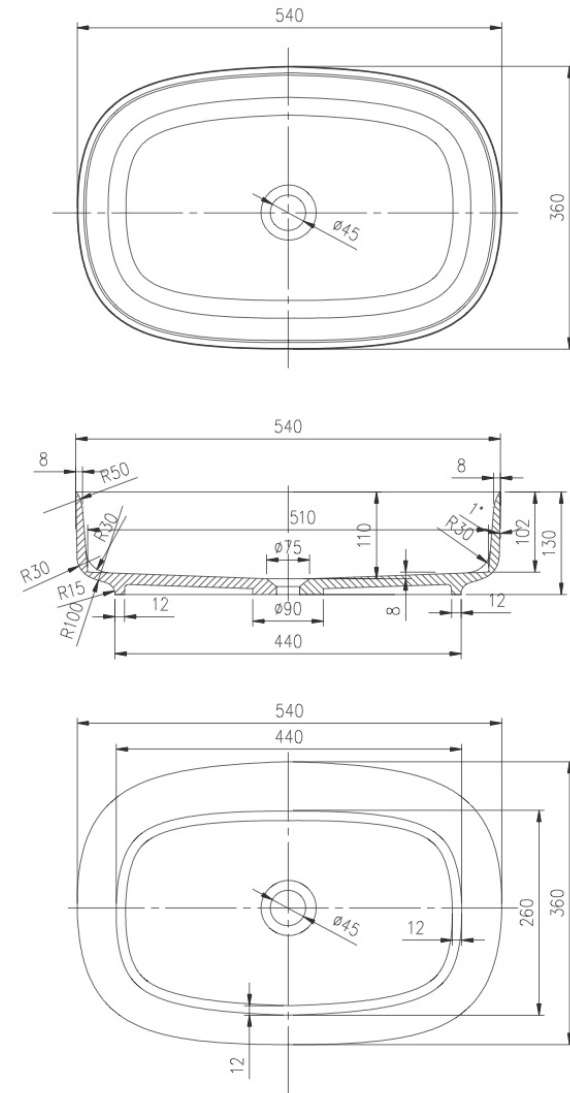

Eden Oval Basin

540mm L x 360mm W x 130mm H
32mm + 40mm waste

Loughlin
Furniture

Made from modified acrylic the Eden range is comprised of 100% acrylic resin and is a solid, non-porous, homogeneous material which has excellent antibacterial and anti-staining properties.

*all sizes in mm

*we recommend that our basins are installed by a licensed contractor

*basin takes both 32mm and 40mm wastes

*white push down plug and waste sold separately

BATHROOM COLLECTIVE

Phone Number: (02) 9011-5711