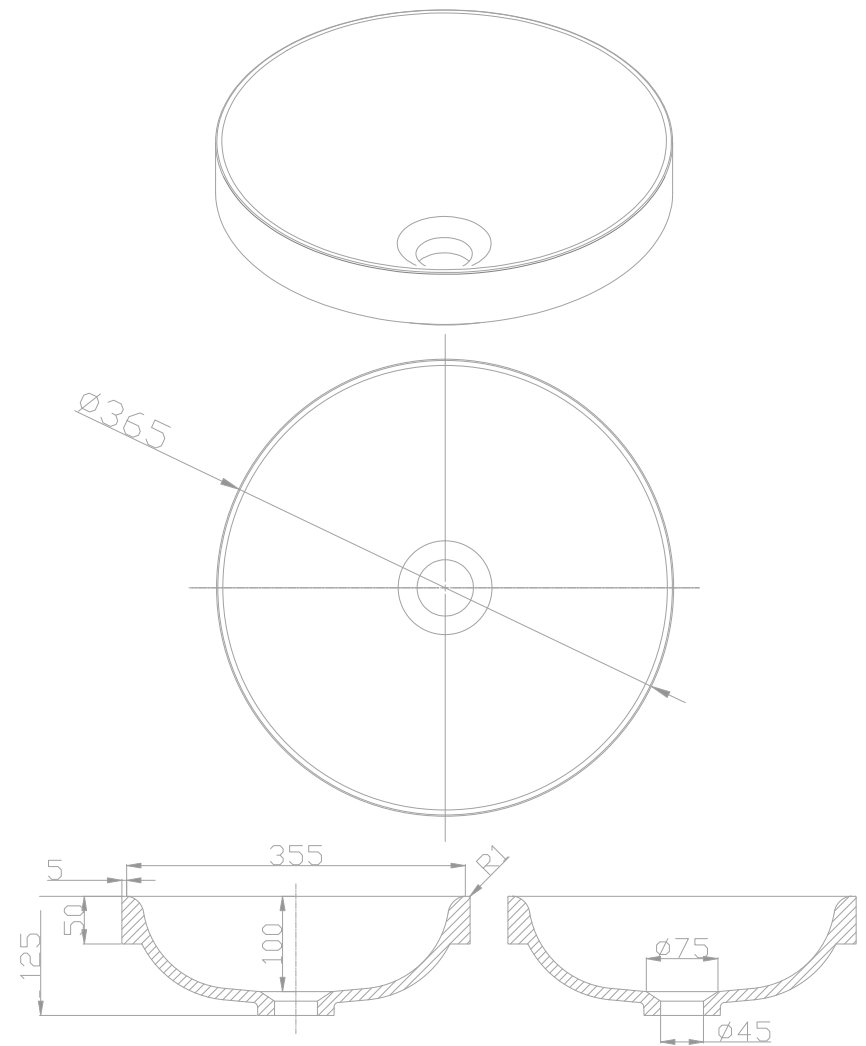

# Bailee Round Basin

Semi Inset  
Ø 365mm x 50mm H  
32mm + 40mm waste

\*all sizes in mm

\*we recommend that our basins are installed by a licensed contractor

\*basin takes both 32mm and 40mm wastes

\*includes white push down plug and waste to match

\*when paired with a Loughlin Furniture vanity the stone top will be cut to suit the semi inset basin

Made from modified acrylic the Bailee range is comprised of 100% acrylic resin and is a solid, non-porous, homogeneous material which has excellent antibacterial and anti-staining properties.