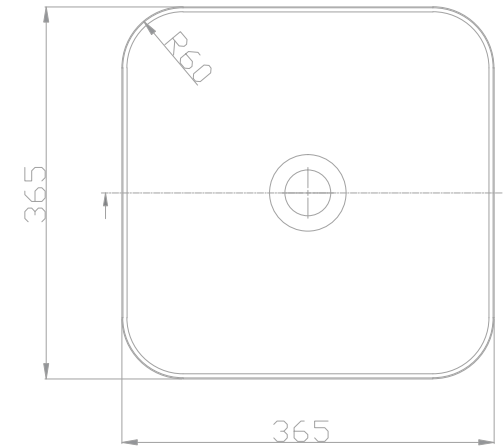

Bailee Square Basin

Semi Inset
365mm L x 365mm W x 50mm H
32mm + 40mm waste

- *all sizes in mm
- *we recommend that our basins are installed by a licensed contractor
- *basin takes both 32mm and 40mm wastes
- *includes white push down plug and waste to match
- *when paired with a Loughlin Furniture vanity the stone top will be cut to suit the semi inset basin