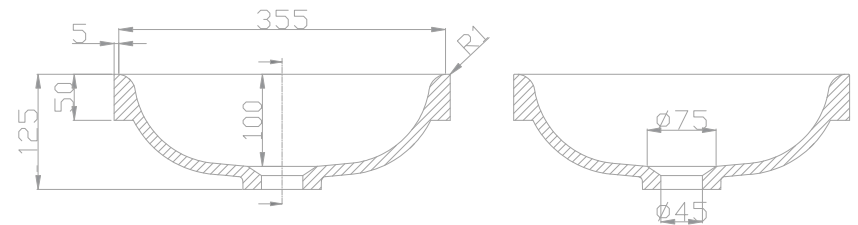

Bailee Square Basin

Semi Inset
365mm L x 365mm W x 50mm H
32mm + 40mm waste

- *all sizes in mm
- *we recommend that our basins are installed by a licensed contractor
- *basin takes both 32mm and 40mm wastes
- *includes white push down plug and waste to match
- *when paired with a Loughlin Furniture vanity the stone top will be cut to suit the semi inset basin