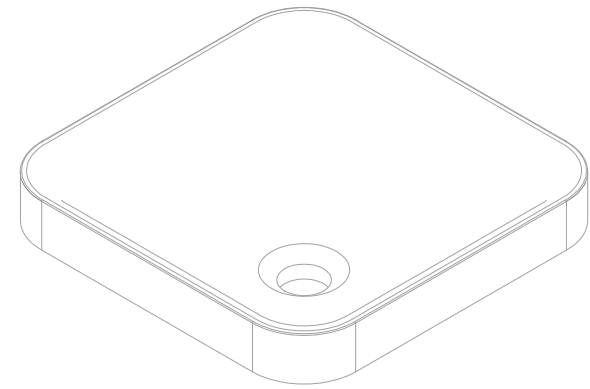

Bailee Square Basin

Semi Inset
365mm L x 365mm W x 50mm H
32mm + 40mm waste

- *all sizes in mm
- *we recommend that our basins are installed by a licensed contractor
- *basin takes both 32mm and 40mm wastes
- *includes white push down plug and waste to match
- *when paired with a Loughlin Furniture vanity the stone top will be cut to suit the semi inset basin

Made from modified acrylic the Bailee range is comprised of 100% acrylic resin and is a solid, non-porous, homogeneous material which has excellent antibacterial and anti-staining properties.