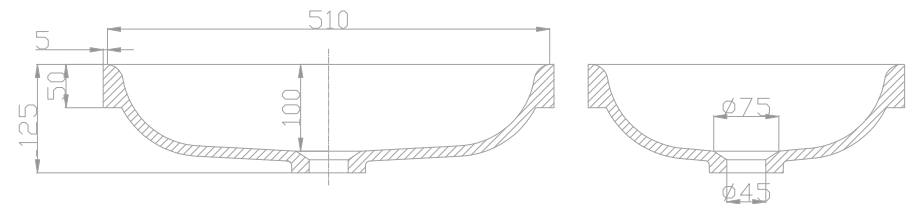

# Bailee Rectangle Basin

Semi Inset  
520mm L x 365mm W x 50mm H  
32mm + 40mm waste

- \*all sizes in mm
- \*we recommend that our basins are installed by a licensed contractor
- \*basin takes both 32mm and 40mm wastes
- \*includes white push down plug and waste to match
- \*when paired with a Loughlin Furniture vanity the stone top will be cut to suit the semi inset basin