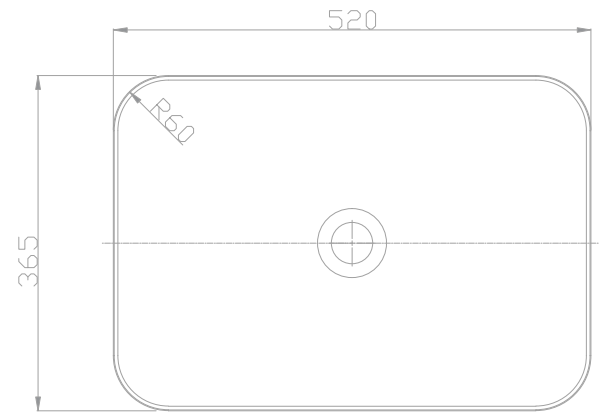

# Bailee Rectangle Basin

Semi Inset  
520mm L x 365mm W x 50mm H  
32mm + 40mm waste

- \*all sizes in mm
- \*we recommend that our basins are installed by a licensed contractor
- \*basin takes both 32mm and 40mm wastes
- \*includes white push down plug and waste to match
- \*when paired with a Loughlin Furniture vanity the stone top will be cut to suit the semi inset basin