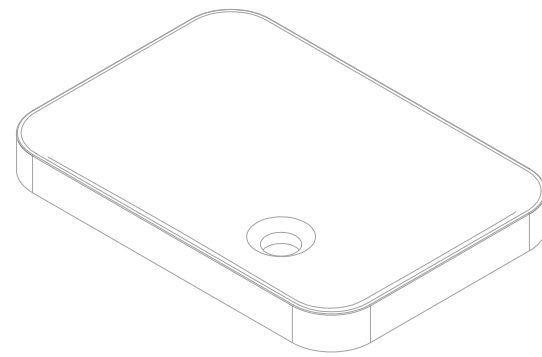

# Bailee Rectangle Basin

Semi Inset  
520mm L x 365mm W x 50mm H  
32mm + 40mm waste

- \*all sizes in mm
- \*we recommend that our basins are installed by a licensed contractor
- \*basin takes both 32mm and 40mm wastes
- \*includes white push down plug and waste to match
- \*when paired with a Loughlin Furniture vanity the stone top will be cut to suit the semi inset basin

Made from modified acrylic the Bailee range is comprised of 100% acrylic resin and is a solid, non-porous, homogeneous material which has excellent antibacterial and anti-staining properties.