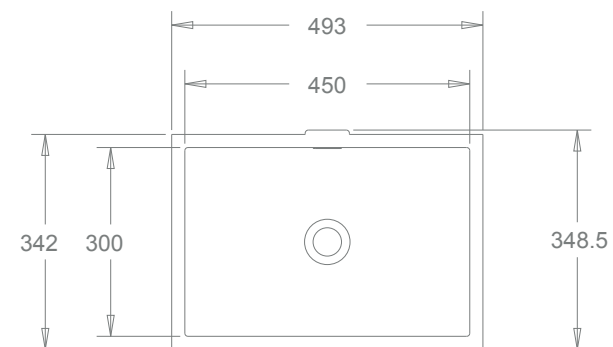

Sotto Rectangle Basin

Undermount
450mm x 300mm x 105mm
32mm + 40mm waste
10L capacity
Matt solid surface
White

Made from modified acrylic the Sotto range is comprised of 100% acrylic resin and is a solid, non-porous, homogeneous material which has excellent antibacterial and anti-staining properties.

Loughlin
Furniture

Top View

Side View

*all sizes in mm

*we recommend that our basins are installed by a licensed contractor

*basin takes both 32mm and 40mm wastes

*includes white push down plug and waste to match