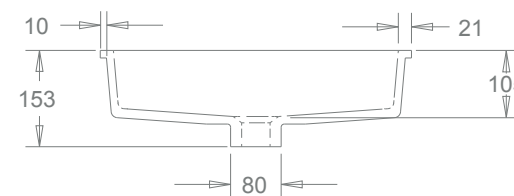

Sotto Rectangle Basin

Undermount
450mm x 300mm x 105mm
32mm + 40mm waste
10L capacity
Matt solid surface
White

Made from modified acrylic the Sotto range is comprised of 100% acrylic resin and is a solid, non-porous, homogeneous material which has excellent antibacterial and anti-staining properties.

Loughlin
Furniture

Top View

Side View

*all sizes in mm

*we recommend that our basins are installed by a licensed contractor

*basin takes both 32mm and 40mm wastes

*includes white push down plug and waste to match